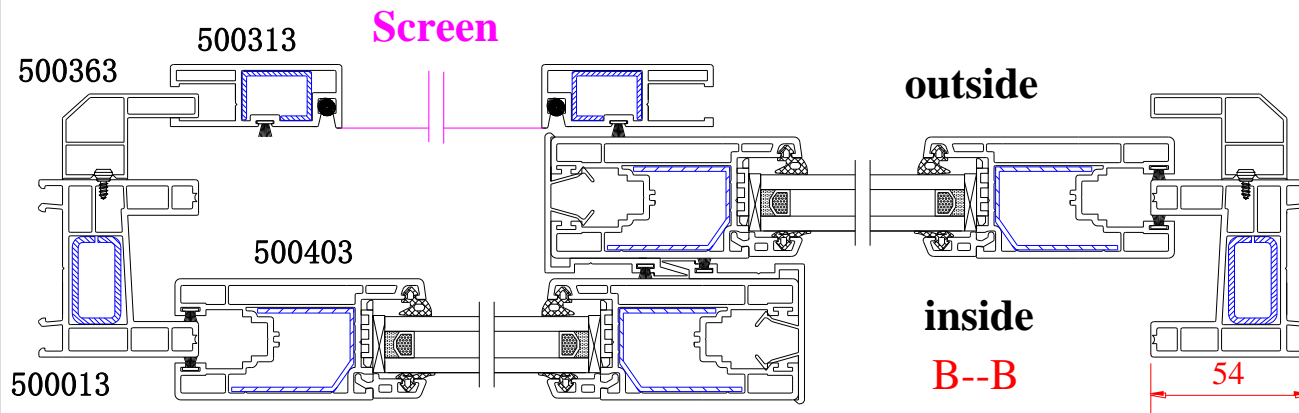

REHAU S920 Series

INSIDE VIEW