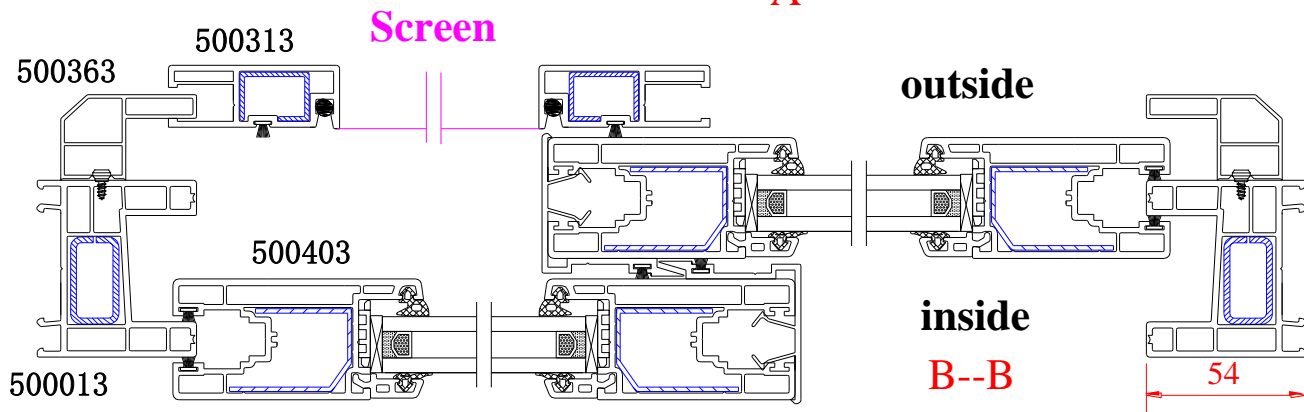

Technical Literature

Version: 1.3

REHAU S920 Series

INSIDE VIEW

ROPO Windows & Doors

ADD: Tieling Industrial Zone, Fuzhou City, Fujian Province, China

Web: www.chinaropo.com

E-mail: sales@chinaropo.com