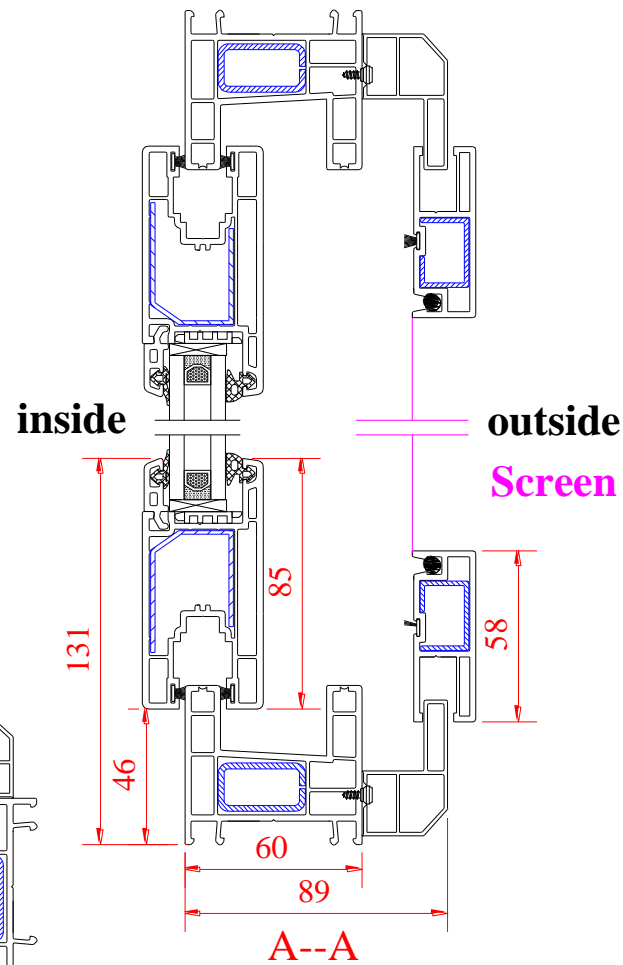

Technical Literature

Version: 1.3

REHAU S920 Series

INSIDE VIEW

ROPO Windows & Doors

ADD: Tieling Industrial Zone, Fuzhou City, Fujian Province, China

Web: www.chinaropo.com

E-mail: sales@chinaropo.com