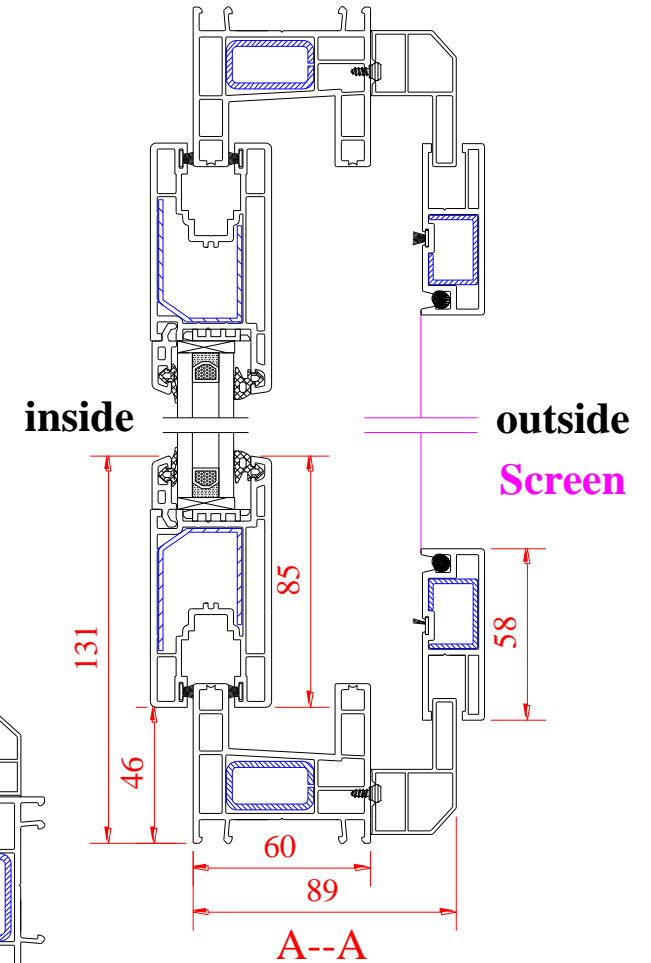

REHAU S920 Series

INSIDE VIEW