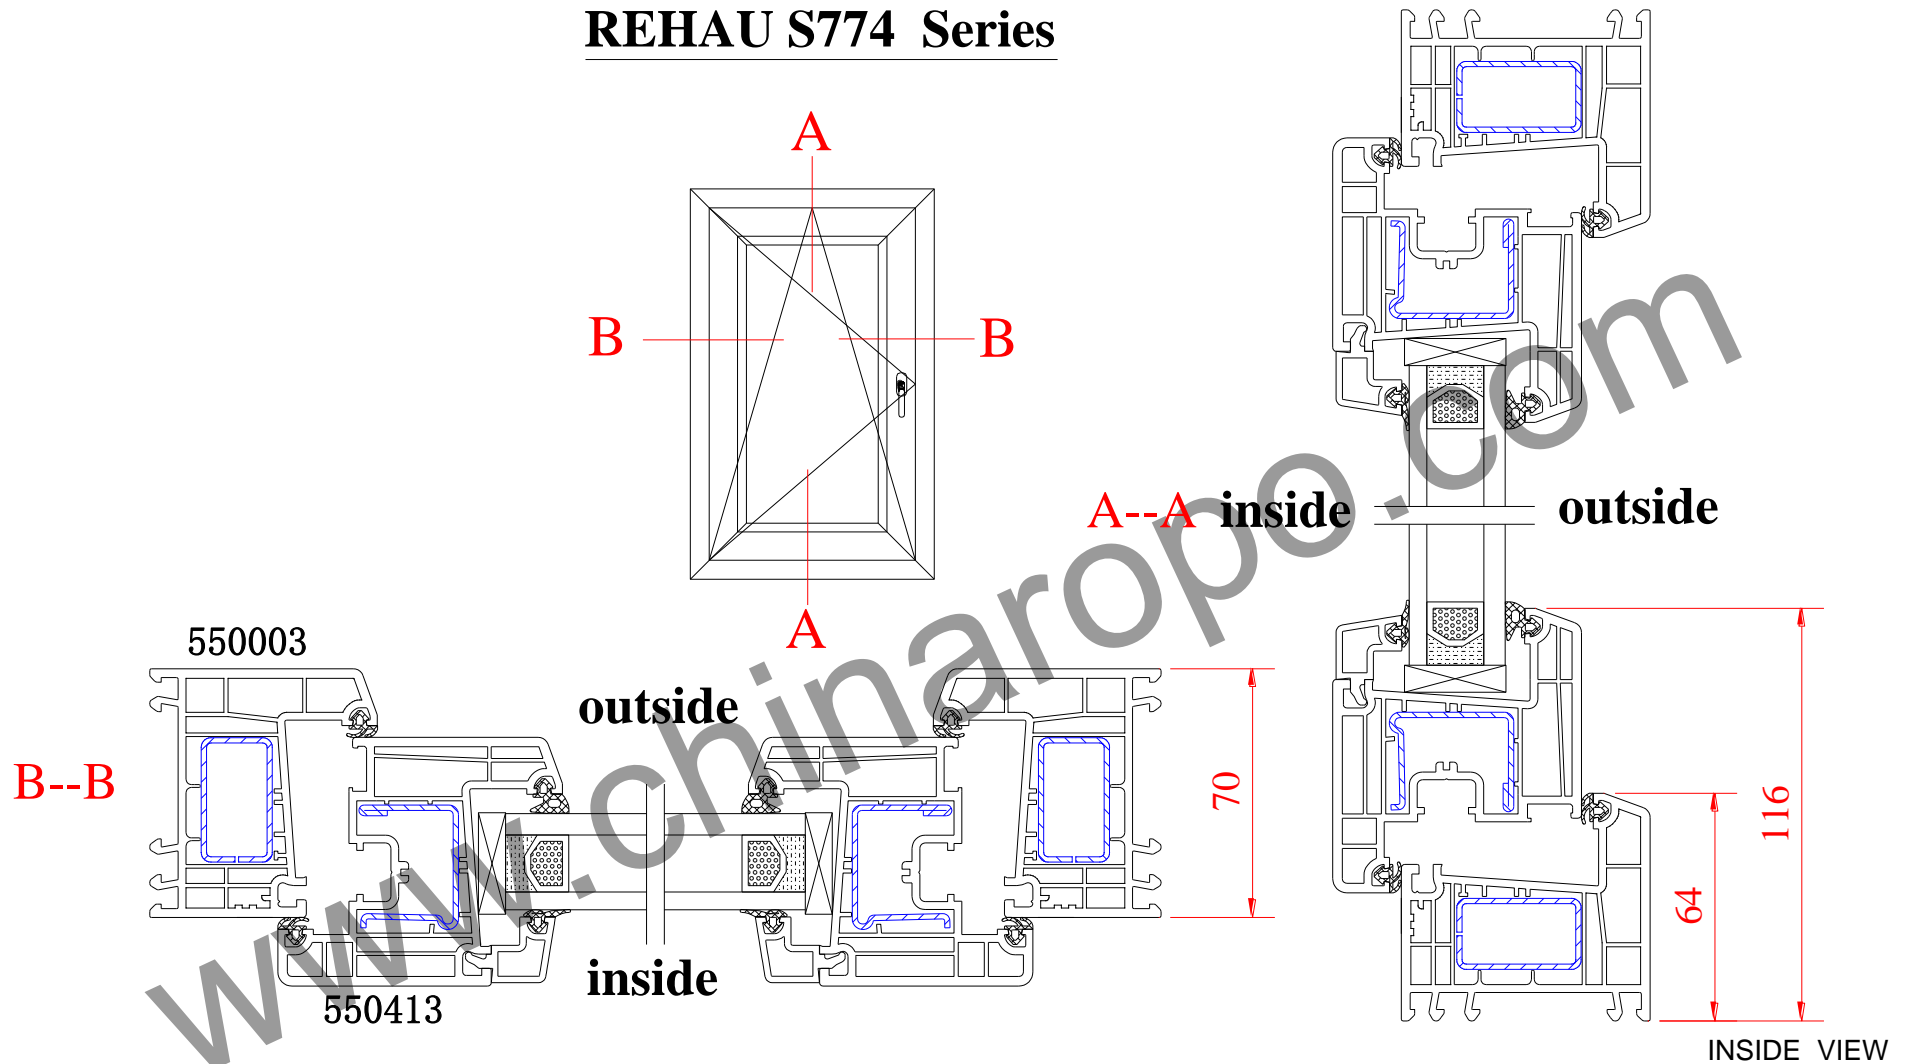

REHAU S774 Series

ROPO Windows & Doors

ADD: Tieling Industrial Zone, Fuzhou City, Fujian Province, China

Web: www.chinaropo.com

E-mail: sales@chinaropo.com

Tel: +0086-591-87147106 Fax: +0086-591-87143620

Technical Literature

Version: 1.1