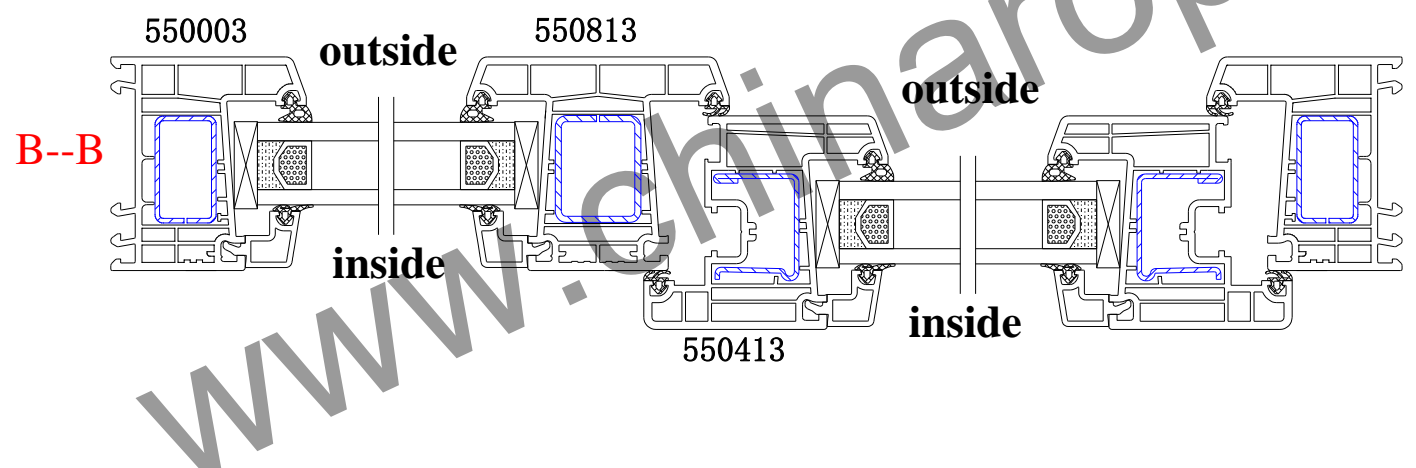

Version: 1.1

REHAU S774 Series

INSIDE VIEW

ROPO Windows & Doors

ADD: Tieling Industrial Zone, Fuzhou City, Fujian Province, China
 Web: www.chinaropo.com
 E-mail: sales@chinaropo.com
 Tel: +0086-591-87147106 Fax: +0086-591-87143620