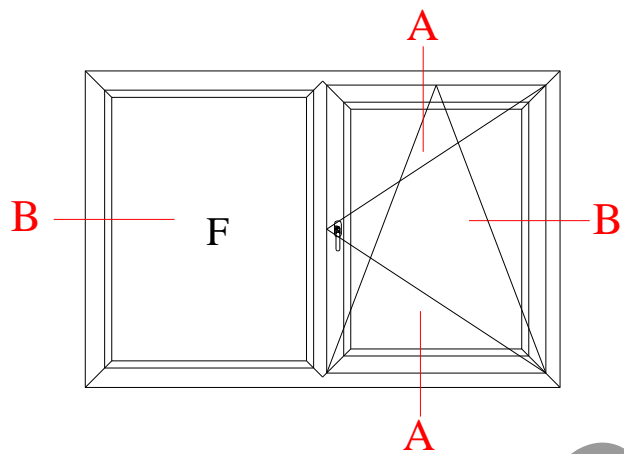

Version: 1.1

REHAU S774 Series

INSIDE VIEW

ROPO Windows & Doors

ADD: Tieling Industrial Zone, Fuzhou City, Fujian Province, China
 Web: www.chinaropo.com
 E-mail: sales@chinaropo.com
 Tel: +0086-591-87147106 Fax: +0086-591-87143620