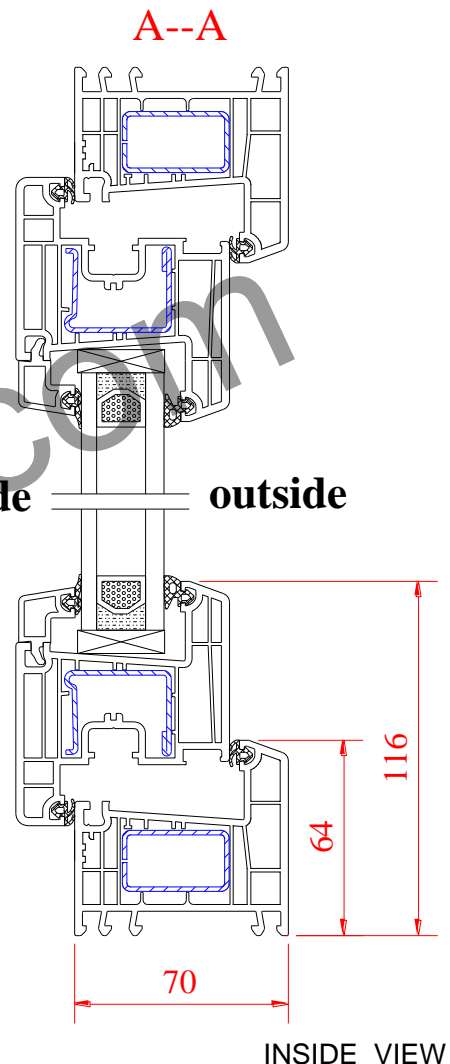

Version: 1.1

REHAU S774 Series

INSIDE VIEW

ROPO Windows & Doors

ADD: Tieling Industrial Zone, Fuzhou City, Fujian Province, China
 Web: www.chinaropo.com
 E-mail: sales@chinaropo.com
 Tel: +0086-591-87147106 Fax: +0086-591-87143620