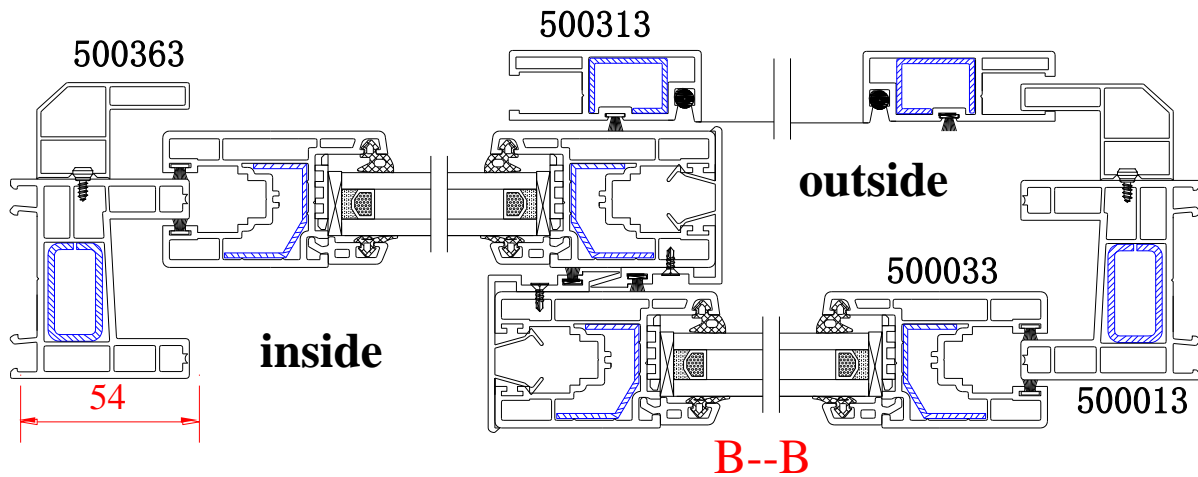

REHAU S920 Series

INSIDE VIEW