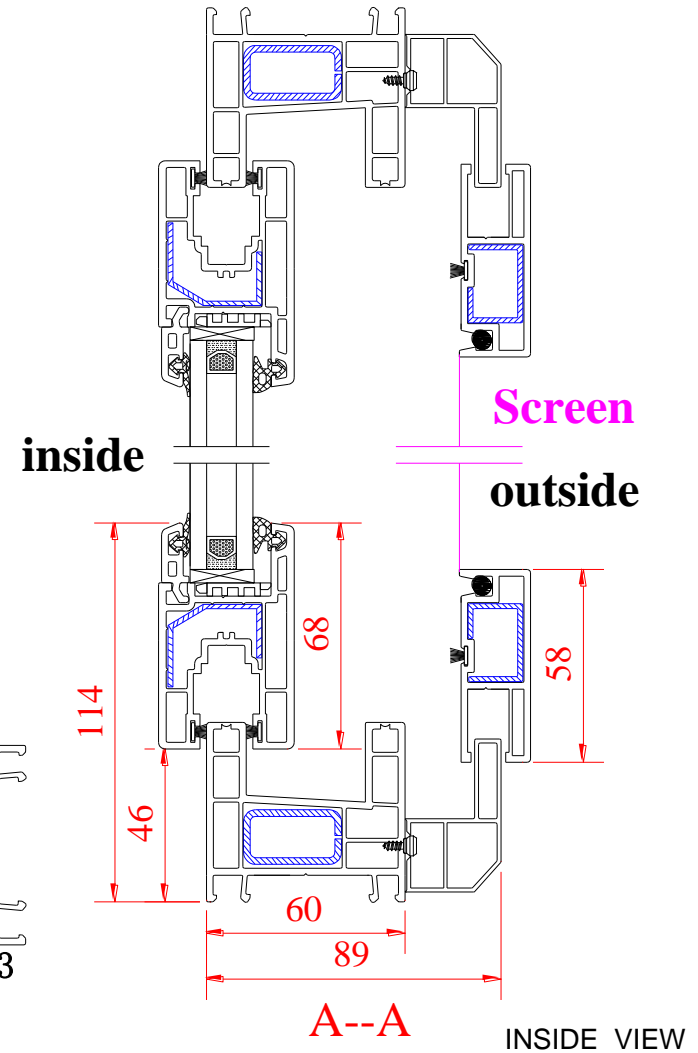

REHAU S920 Series

INSIDE VIEW