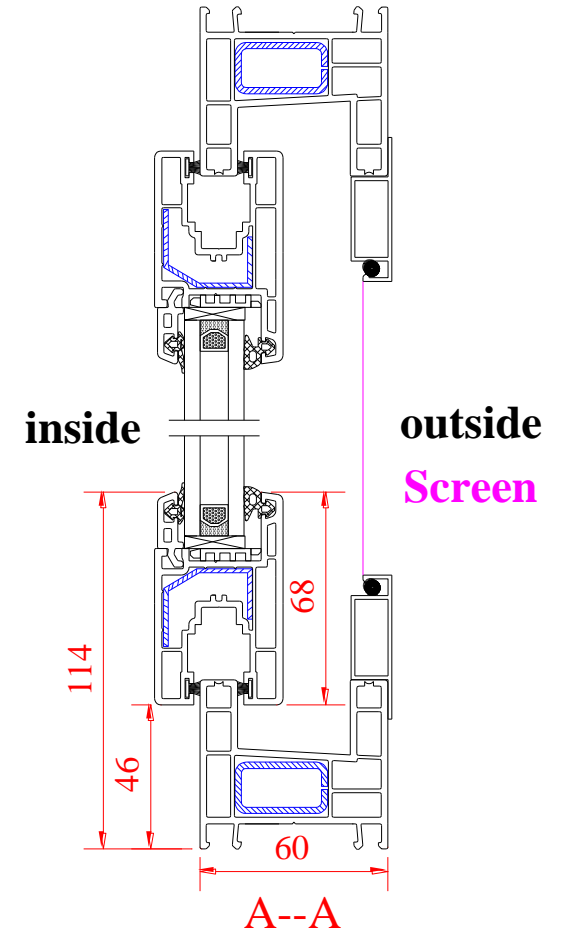

Technical Literature

Version: 1.3

REHAU S920 Series

INSIDE VIEW

ROPO Windows & Doors

ADD: Tieling Industrial Zone, Fuzhou City, Fujian Province, China

Web: www.chinaropo.com

E-mail: sales@chinaropo.com