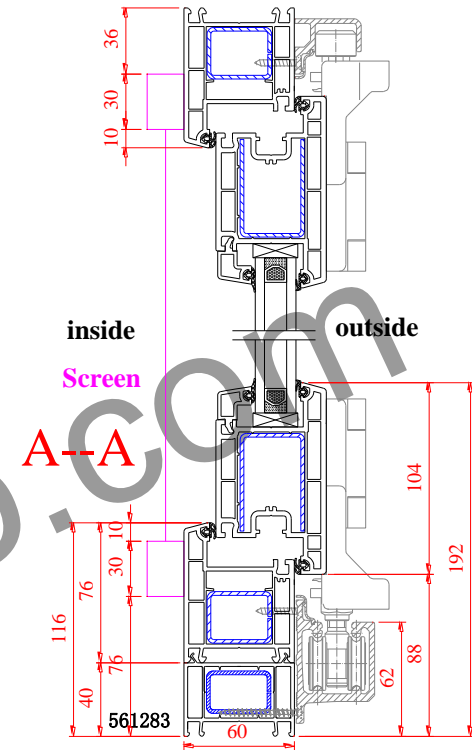

REHAU S921 Series

INSIDE VIEW