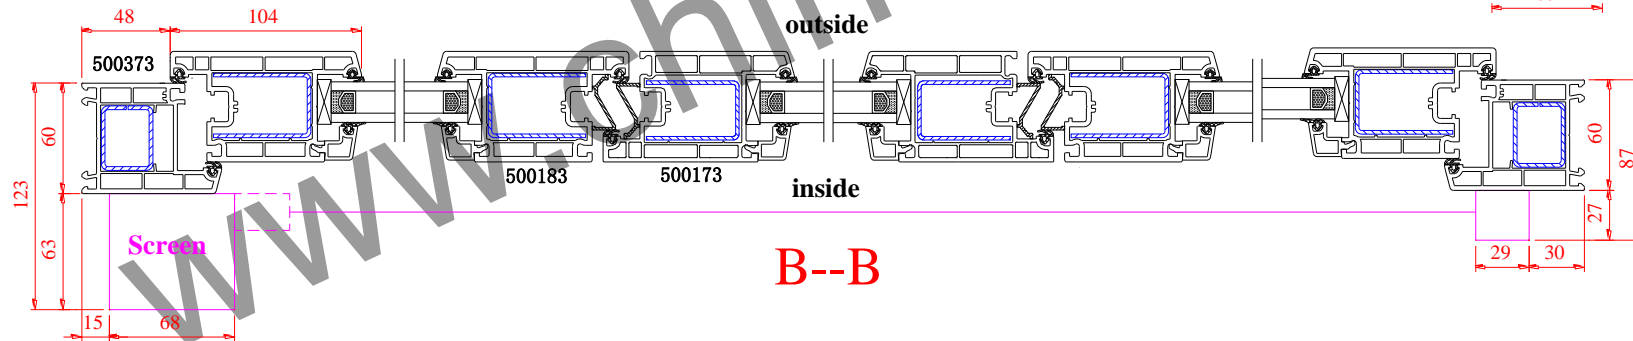

REHAU S921 Series

INSIDE VIEW