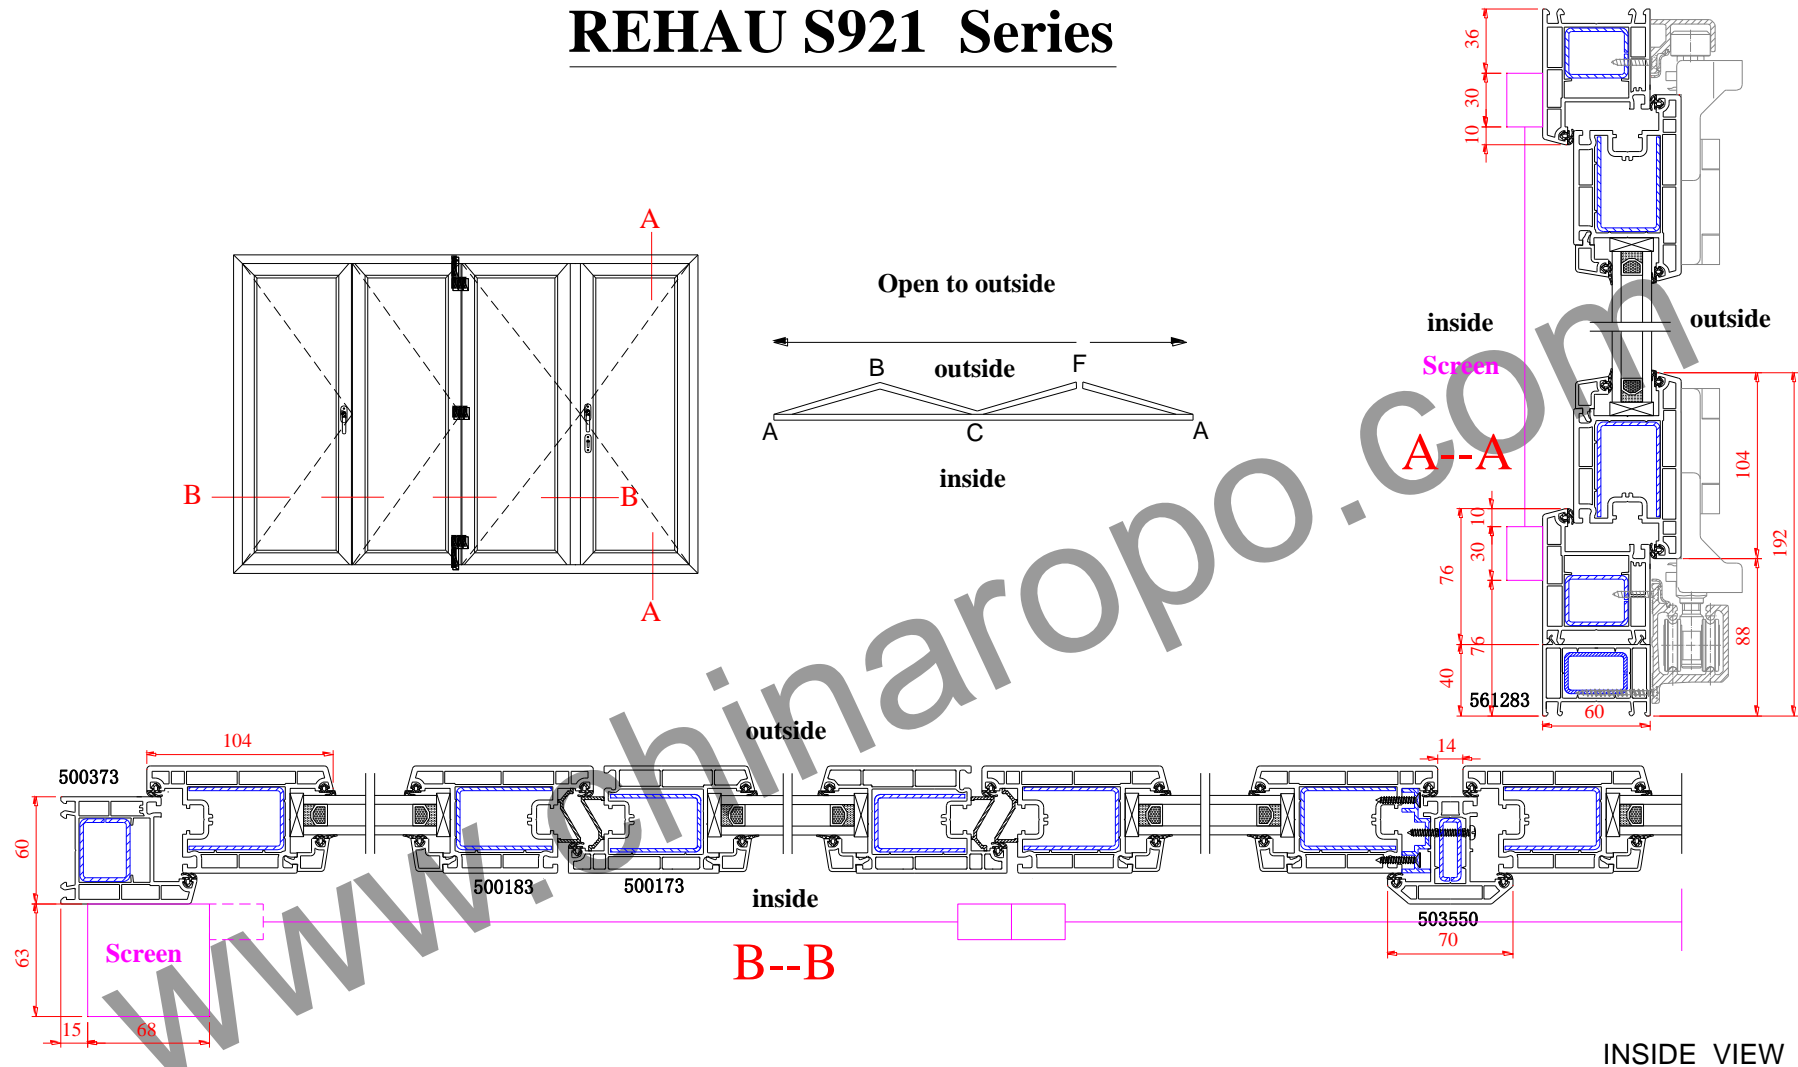

Technical Literature

Version: 1.3

REHAU S921 Series

INSIDE VIEW

ROPO Windows & Doors

ADD: Tieling Industrial Zone, Fuzhou City, Fujian Province, China

Web: www.chinaropo.com

E-mail: sales@chinaropo.com