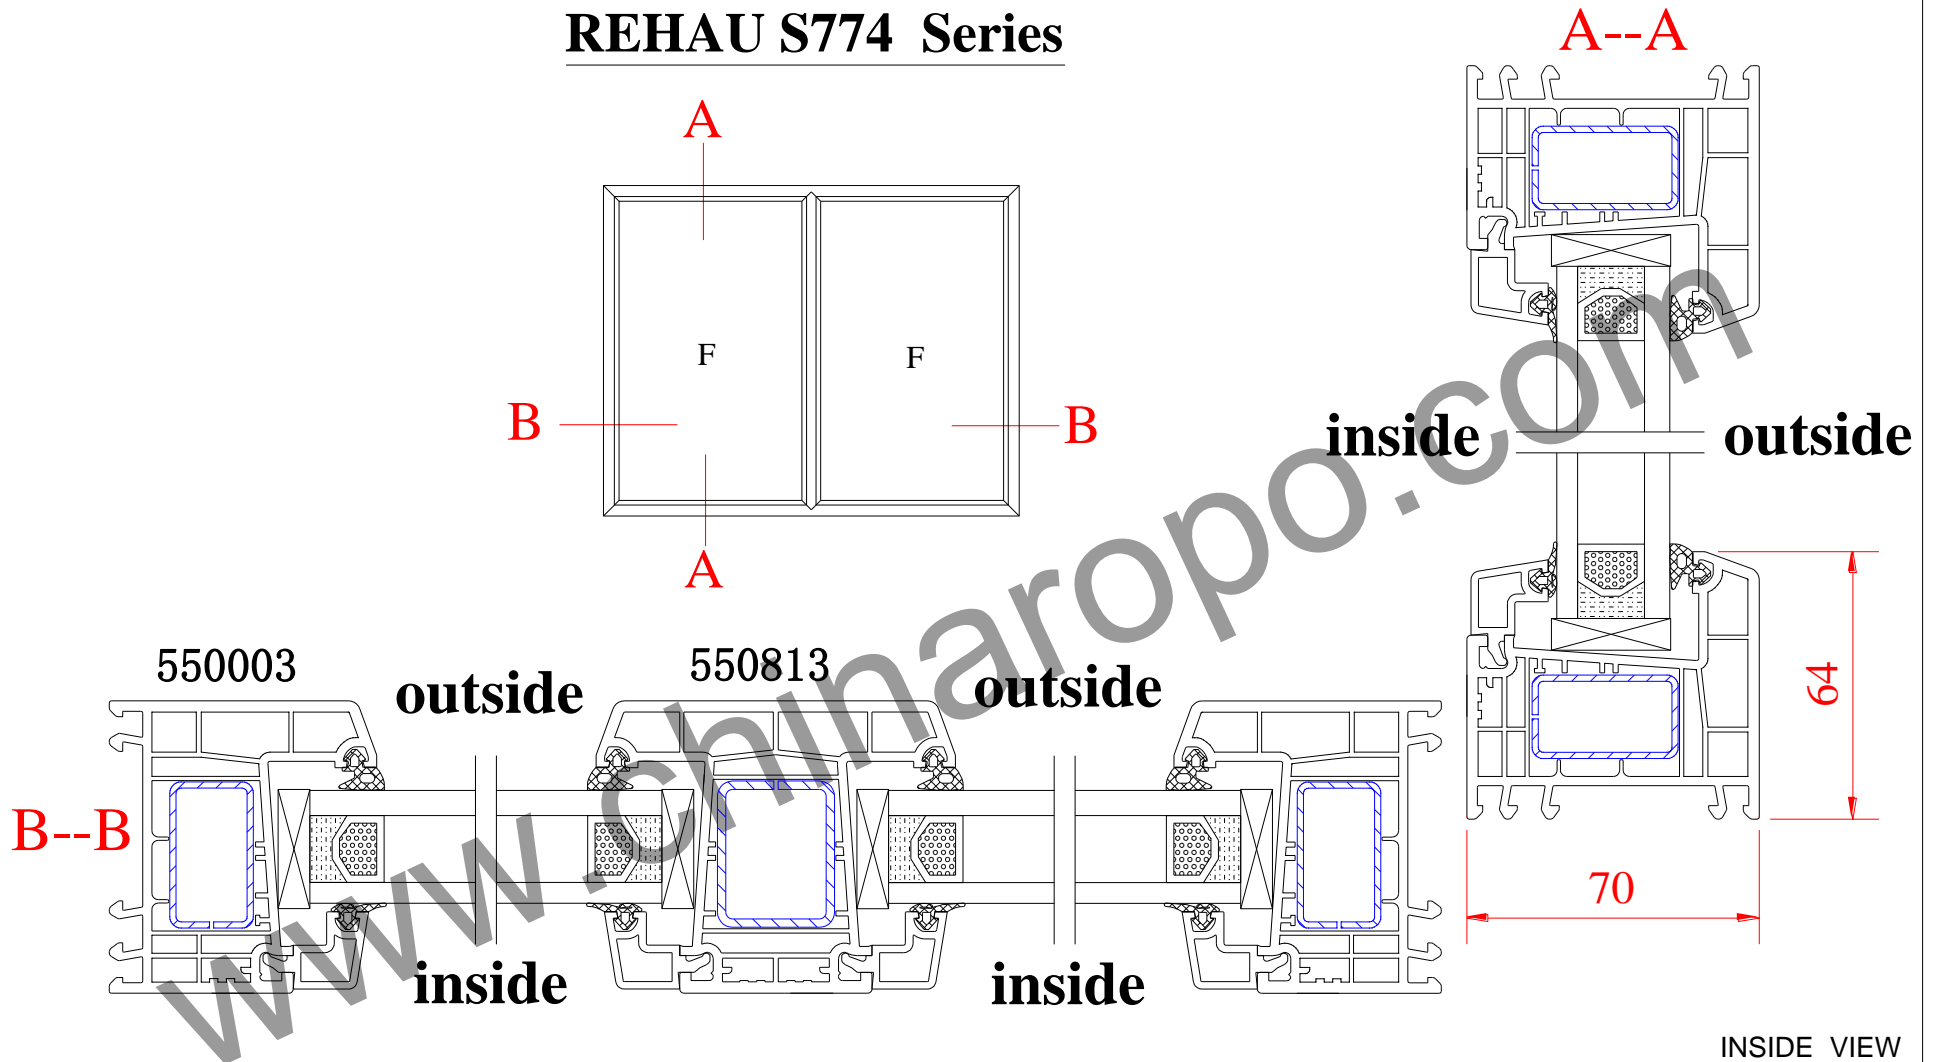

REHAU S774 Series

INSIDE VIEW