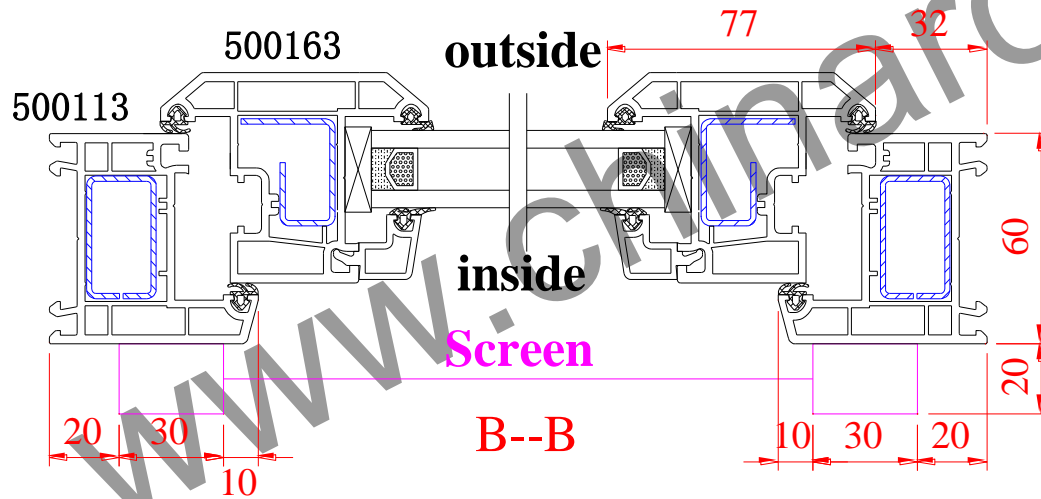

# REHAU S921 Series

Open to outside

ROPO Windows & Doors

ADD: Tieling Industrial Zone, Fuzhou City, Fujian Province, China

Web: www.chinaropo.com

E-mail: sales@chinaropo.com

Tel: +0086-591-87147106 Fax: +0086-591-87143620