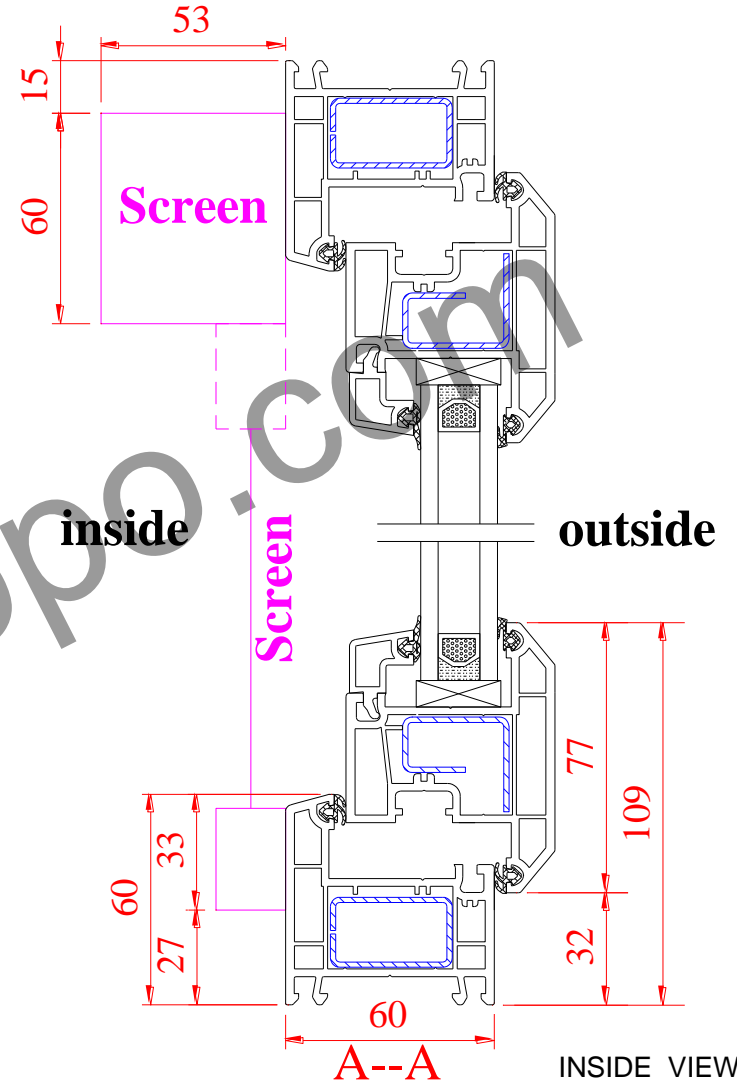

# REHAU S921 Series

Open to outside

ROPO Windows & Doors

ADD: Tieling Industrial Zone, Fuzhou City, Fujian Province, China

Web: www.chinaropo.com

E-mail: sales@chinaropo.com

Tel: +0086-591-87147106 Fax: +0086-591-87143620