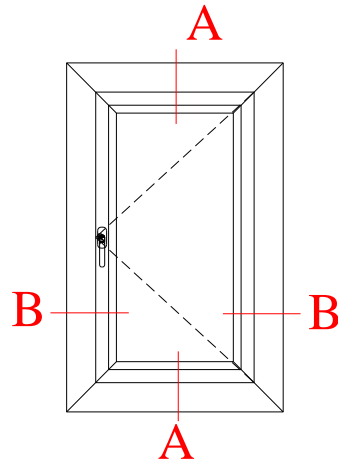

# REHAU S921 Series

Open to outside

ROPO Windows & Doors

ADD: Tieling Industrial Zone, Fuzhou City, Fujian Province, China

Web: www.chinaropo.com

E-mail: sales@chinaropo.com

Tel: +0086-591-87147106 Fax: +0086-591-87143620