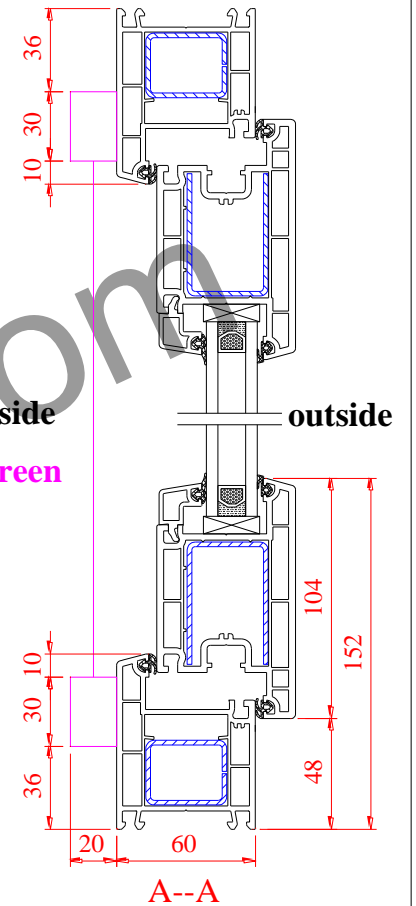

Technical Literature

Version: 1.3

REHAU S921 Series

Open to outside

inside
Screen

outside

INSIDE VIEW

ROPO Windows & Doors