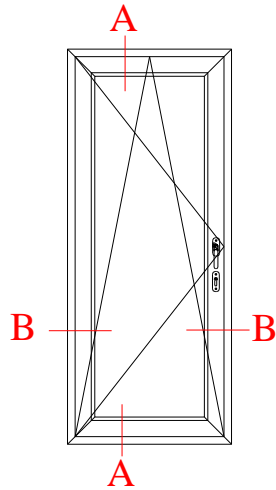

E-mail: sales@chinaropo.com

Tel: +0086-591-87147106 Fax: +0086-591-87143620

Technical Literature

Version: 1.3

REHAU S921 Series

Open to inside

INSIDE VIEW

ROPO Windows & Doors