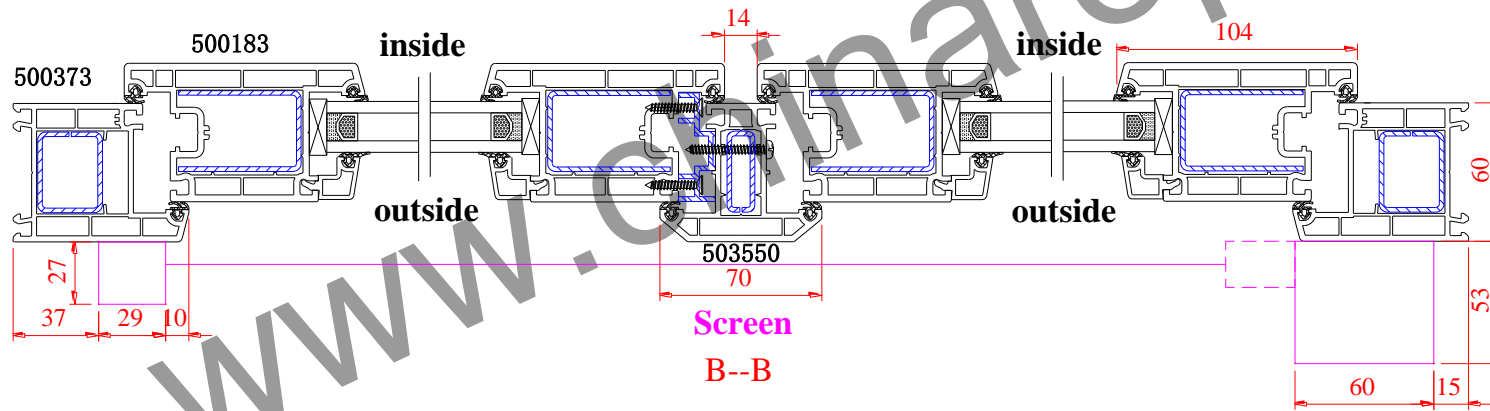

inside

inside

outside

outside

Screen
B--B

INSIDE VIEW