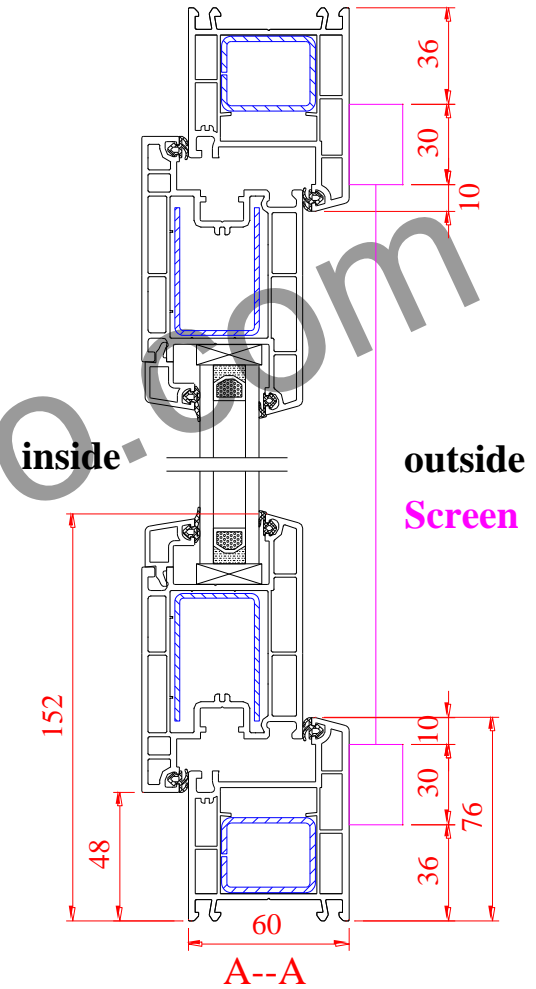

E-mail: sales@chinaropo.com

Tel: +0086-591-87147106 Fax: +0086-591-87143620

Technical Literature

Version: 1.3

REHAU S921 Series

Open to inside

INSIDE VIEW

ROPO Windows & Doors