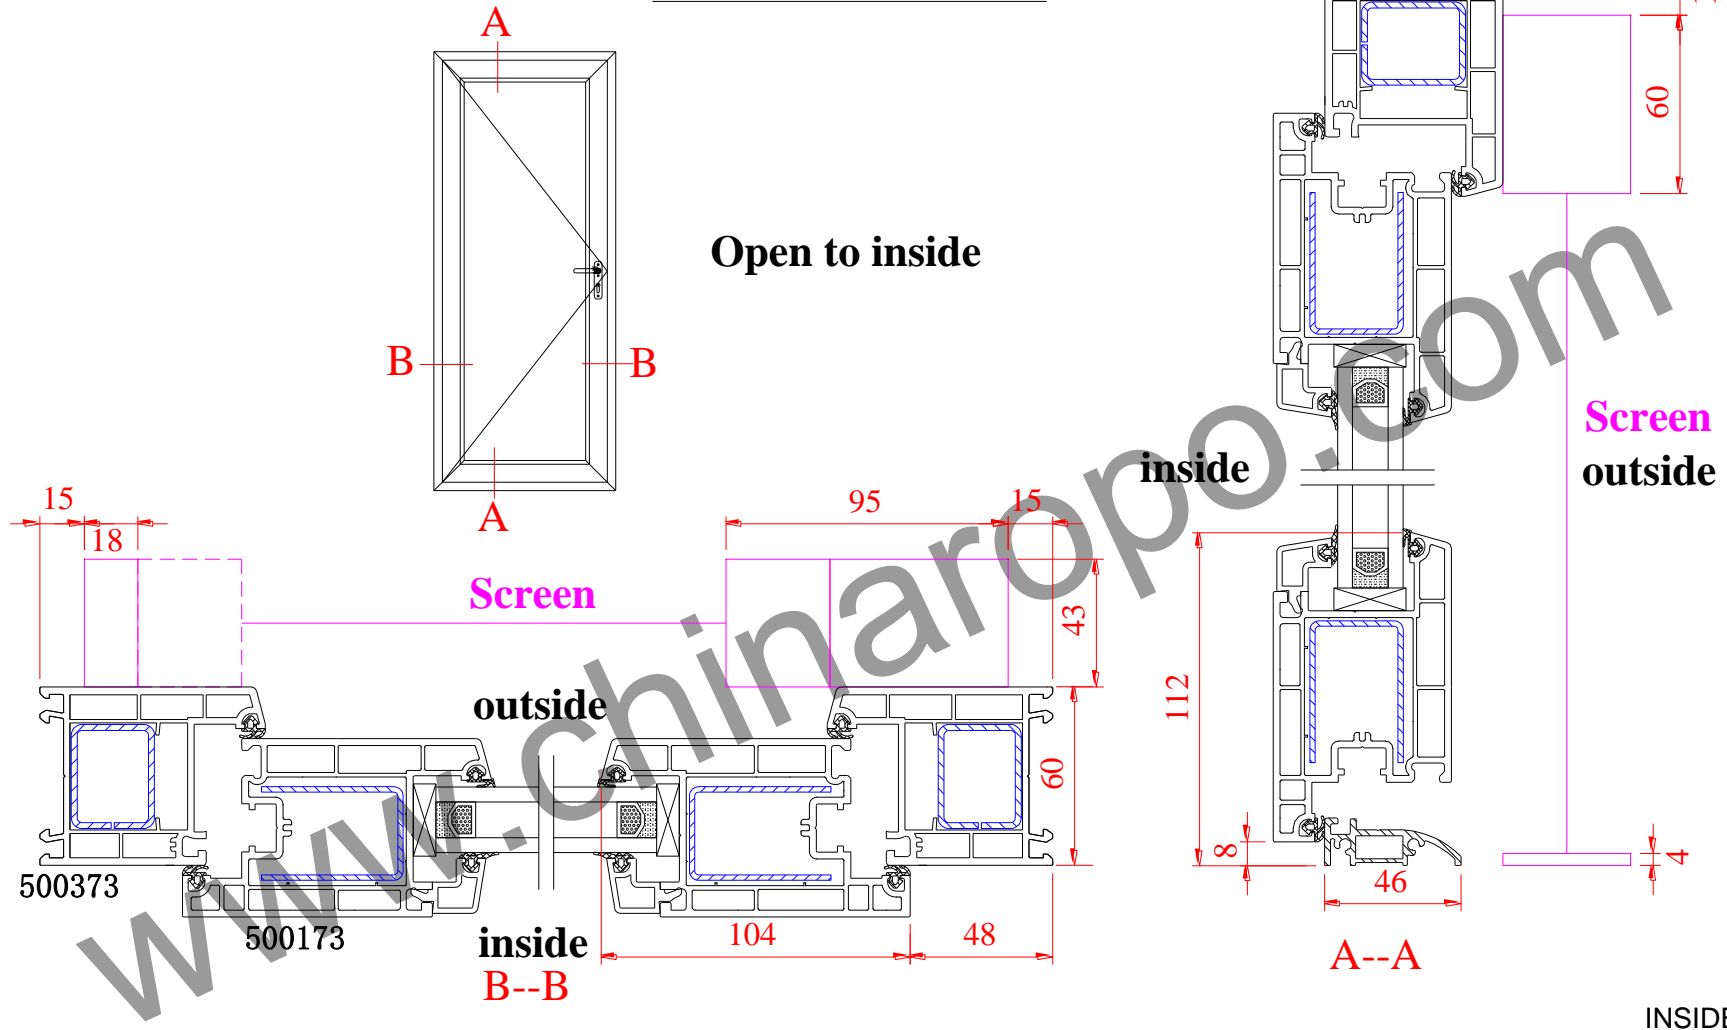

REHAU S921 Series

INSIDE VIEW