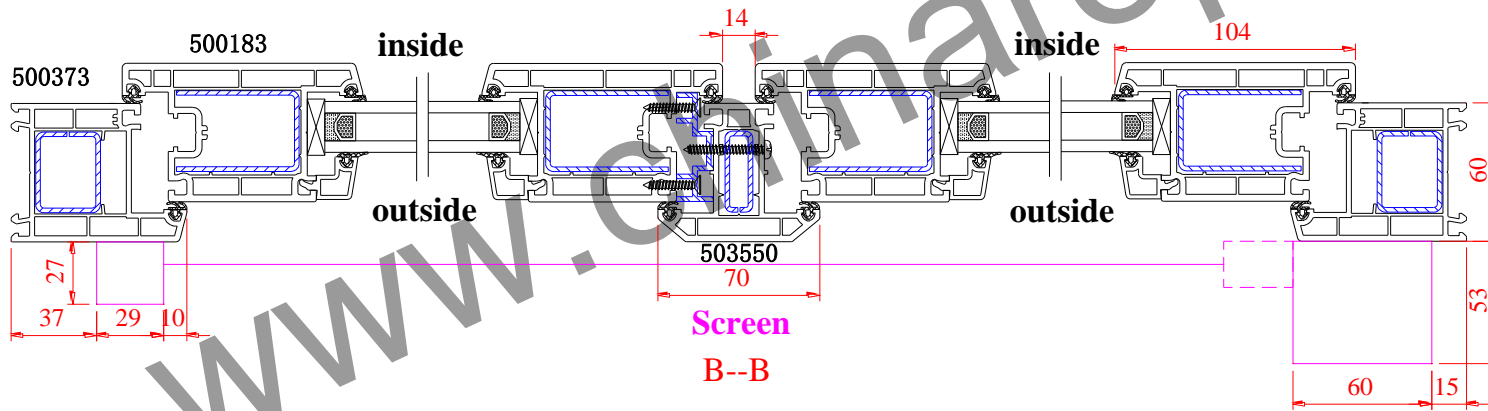

Technical Literature

Version: 1.3

REHAU S921 Series

Open to outside

inside
Screen

outside

INSIDE VIEW

ROPO Windows & Doors