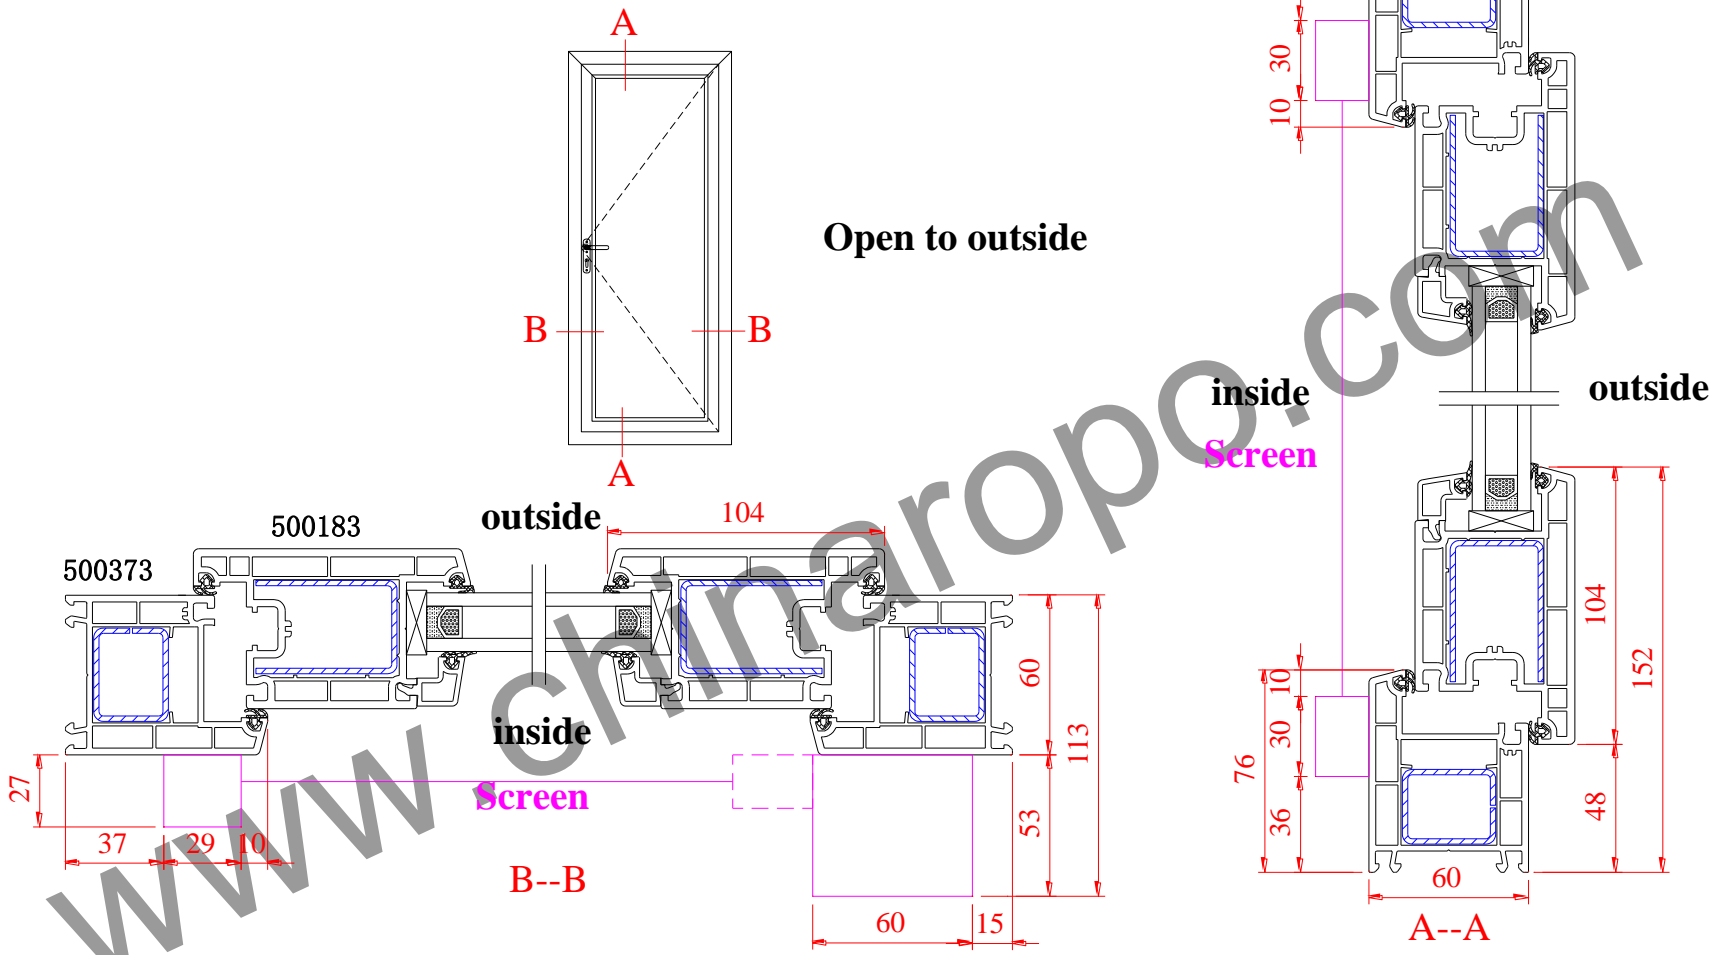

REHAU S921 Series

ROPO Windows & Doors

ADD: Tieling Industrial Zone, Fuzhou City, Fujian Province, China
Web: www.chinaropo.com
E-mail: sales@chinaropo.com
Tel: +0086-591-87147106 Fax: +0086-591-87143620

Technical Literature

Version: 1.3