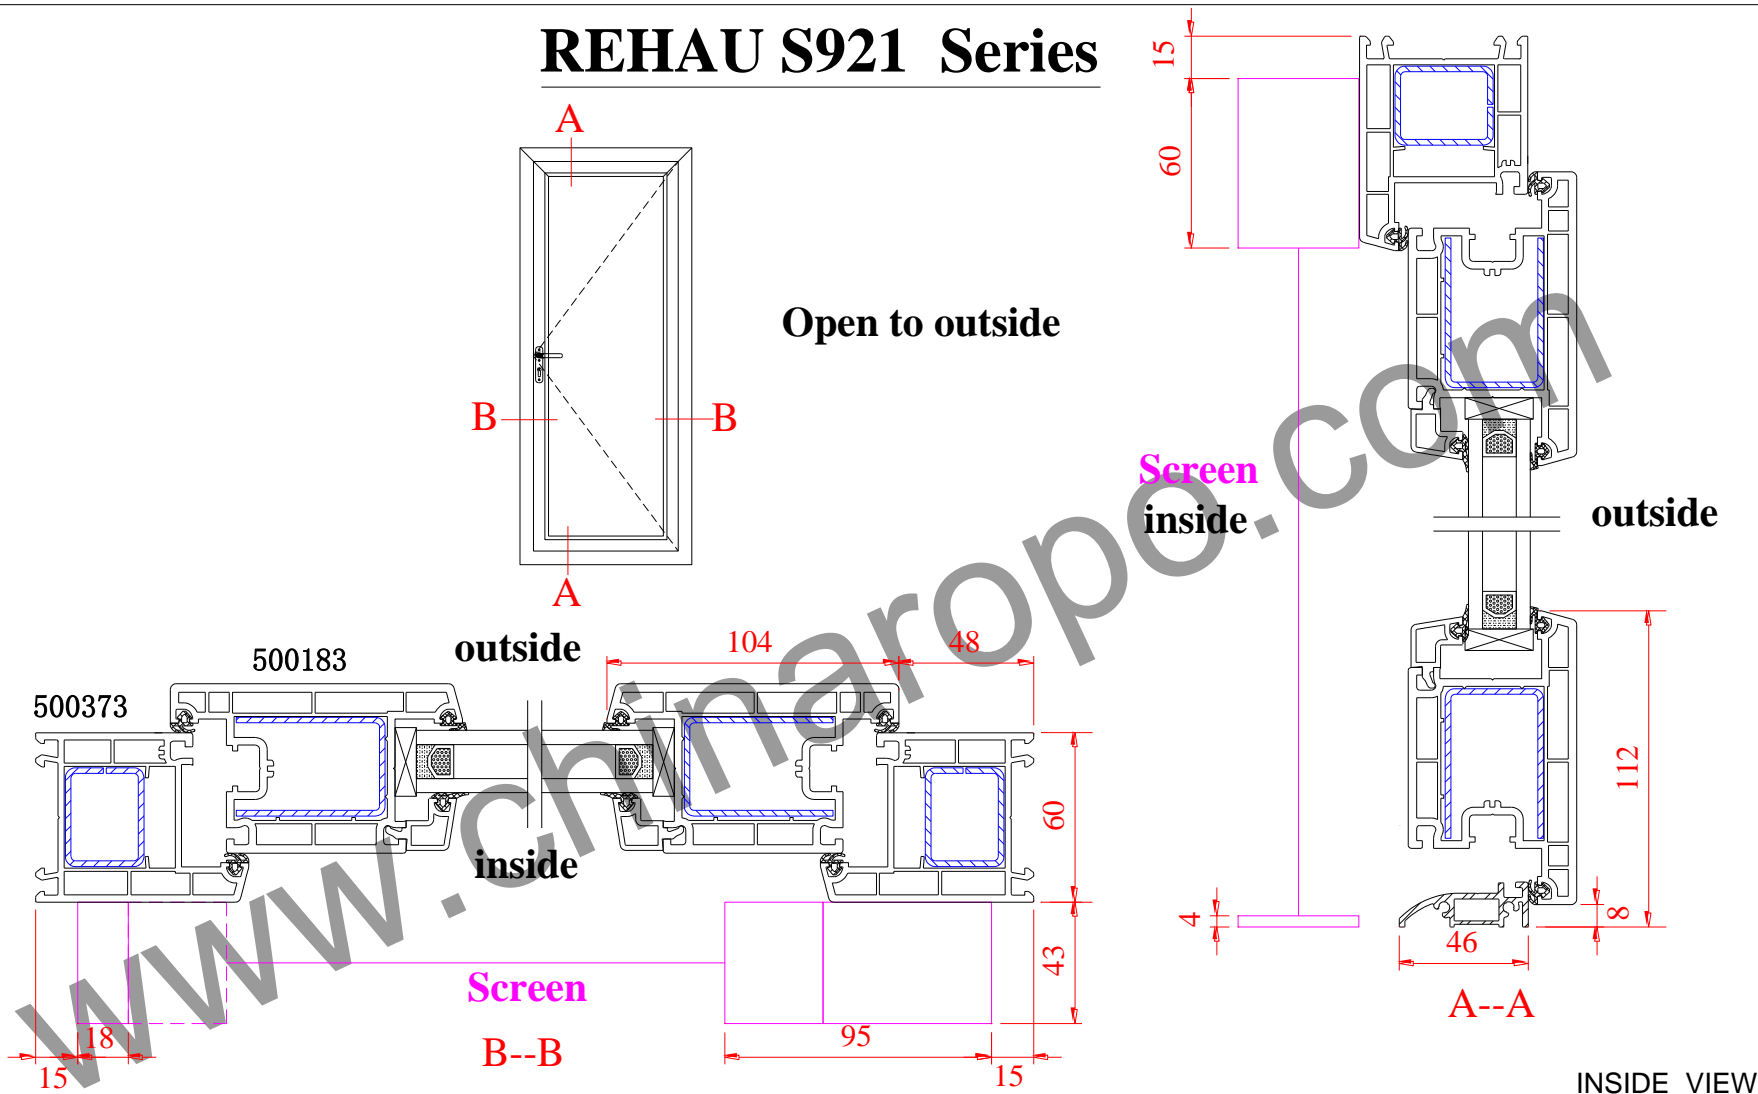

REHAU S921 Series

ROPO Windows & Doors

ADD: Tieling Industrial Zone, Fuzhou City, Fujian Province, China

Web: www.chinaropo.com

E-mail: sales@chinaropo.com

Tel: +0086-591-87147106 Fax: +0086-591-87143620

Technical Literature

Version: 1.3