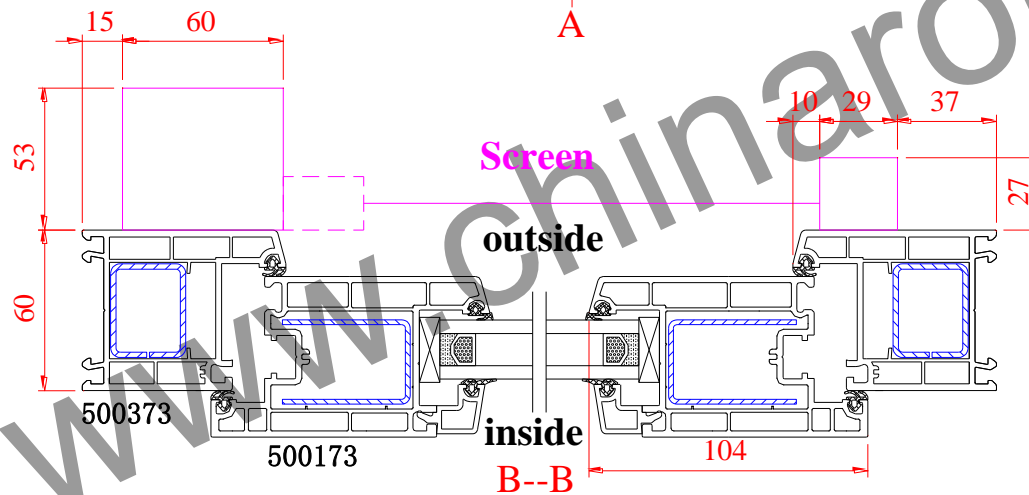

INSIDE VIEW