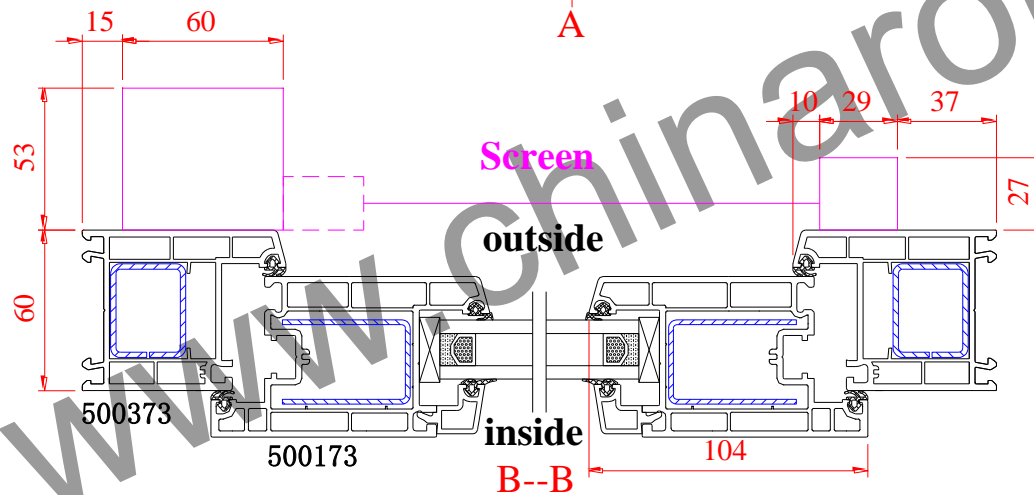

E-mail: sales@chinaropo.com

Tel: +0086-591-87147106 Fax: +0086-591-87143620

Technical Literature

Version: 1.3

REHAU S921 Series

Open to inside

INSIDE VIEW

ROPO Windows & Doors