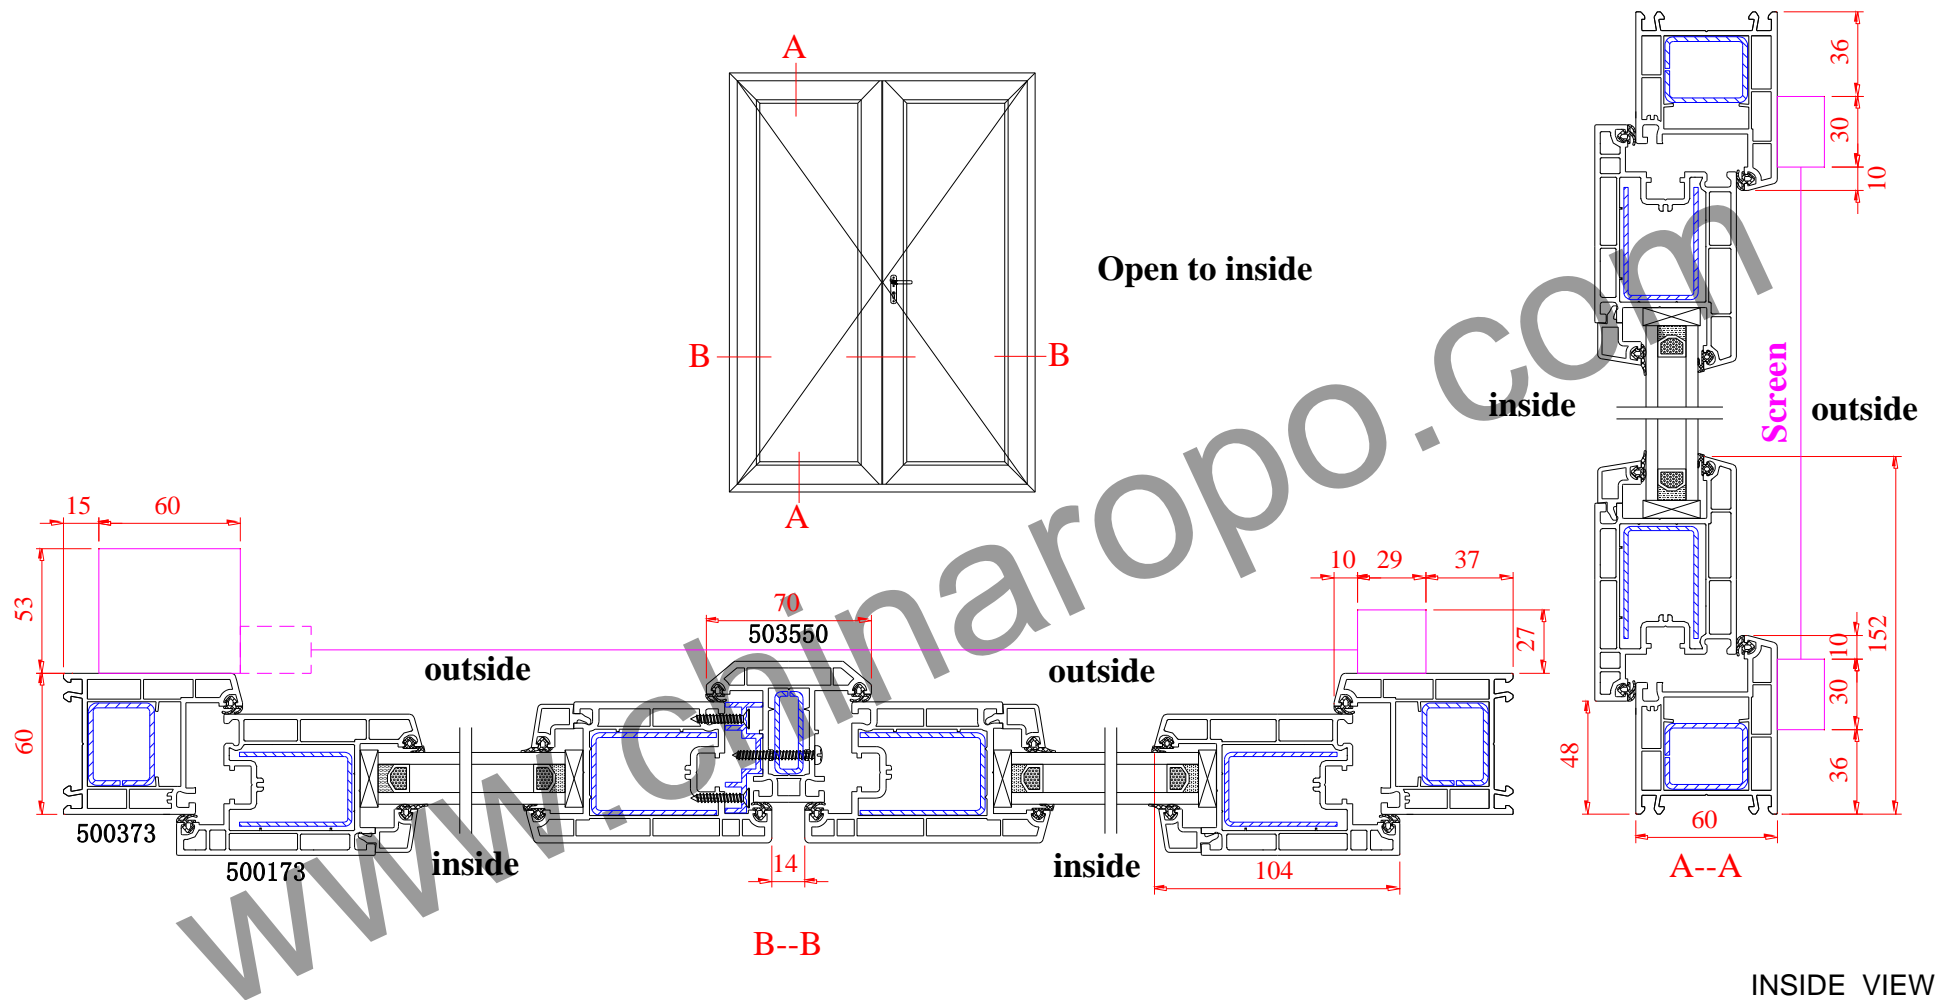

REHAU S921 Series

ROPO Windows & Doors

ADD: Tieling Industrial Zone, Fuzhou City, Fujian Province, China

Web: www.chinaropo.com

E-mail: sales@chinaropo.com

Tel: +0086-591-87147106 Fax: +0086-591-87143620

Technical Literature

Version: 1.3