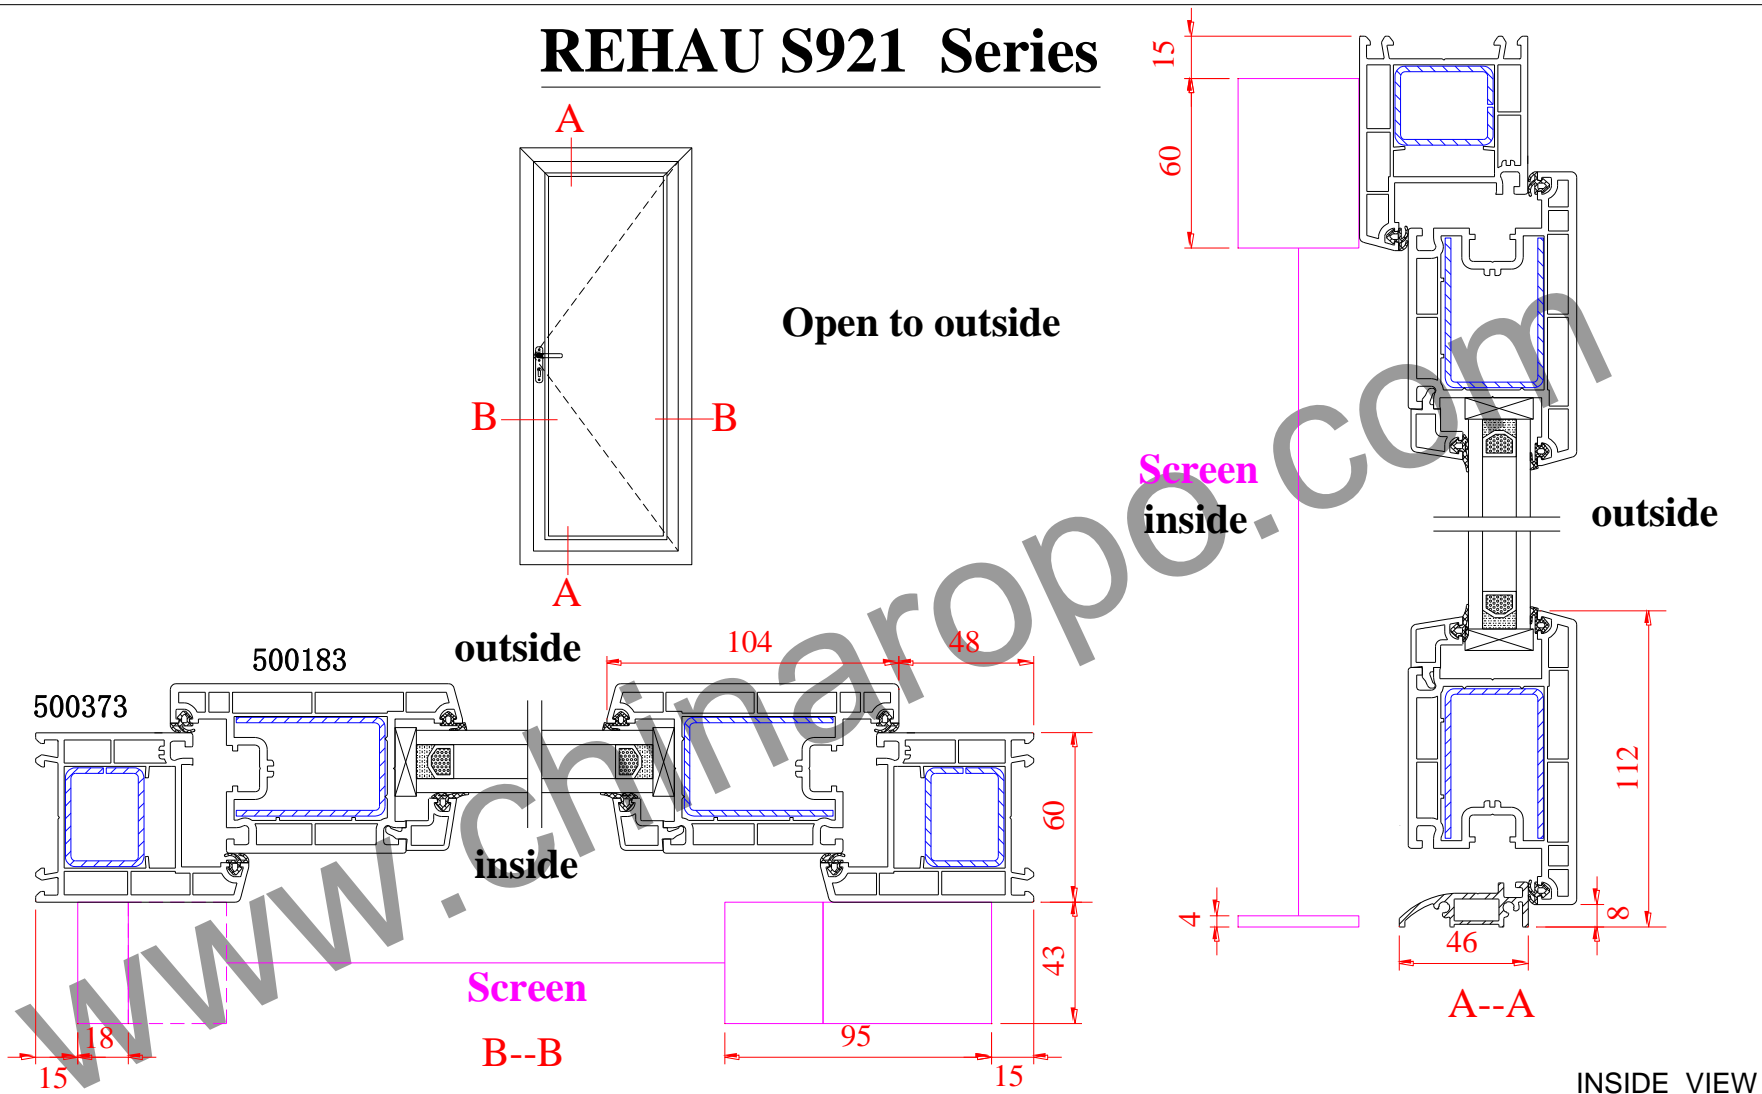

REHAU S921 Series

ROPO Windows & Doors

ADD: Tieling Industrial Zone, Fuzhou City, Fujian Province, China

Web: www.chinaropo.com

E-mail: sales@chinaropo.com

Tel: +0086-591-87147106 Fax: +0086-591-87143620

Technical Literature

Version: 1.3