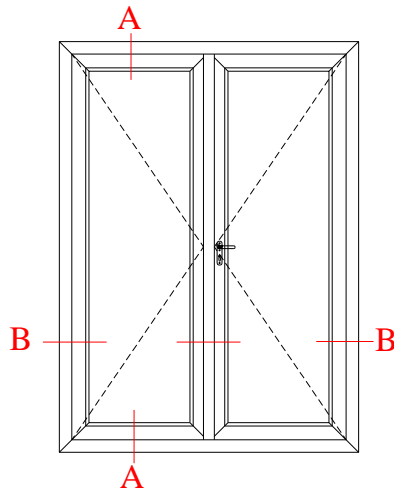

Technical Literature

Version: 1.3

REHAU S921 Series

Open to outside

inside
Screen

outside

INSIDE VIEW

ROPO Windows & Doors