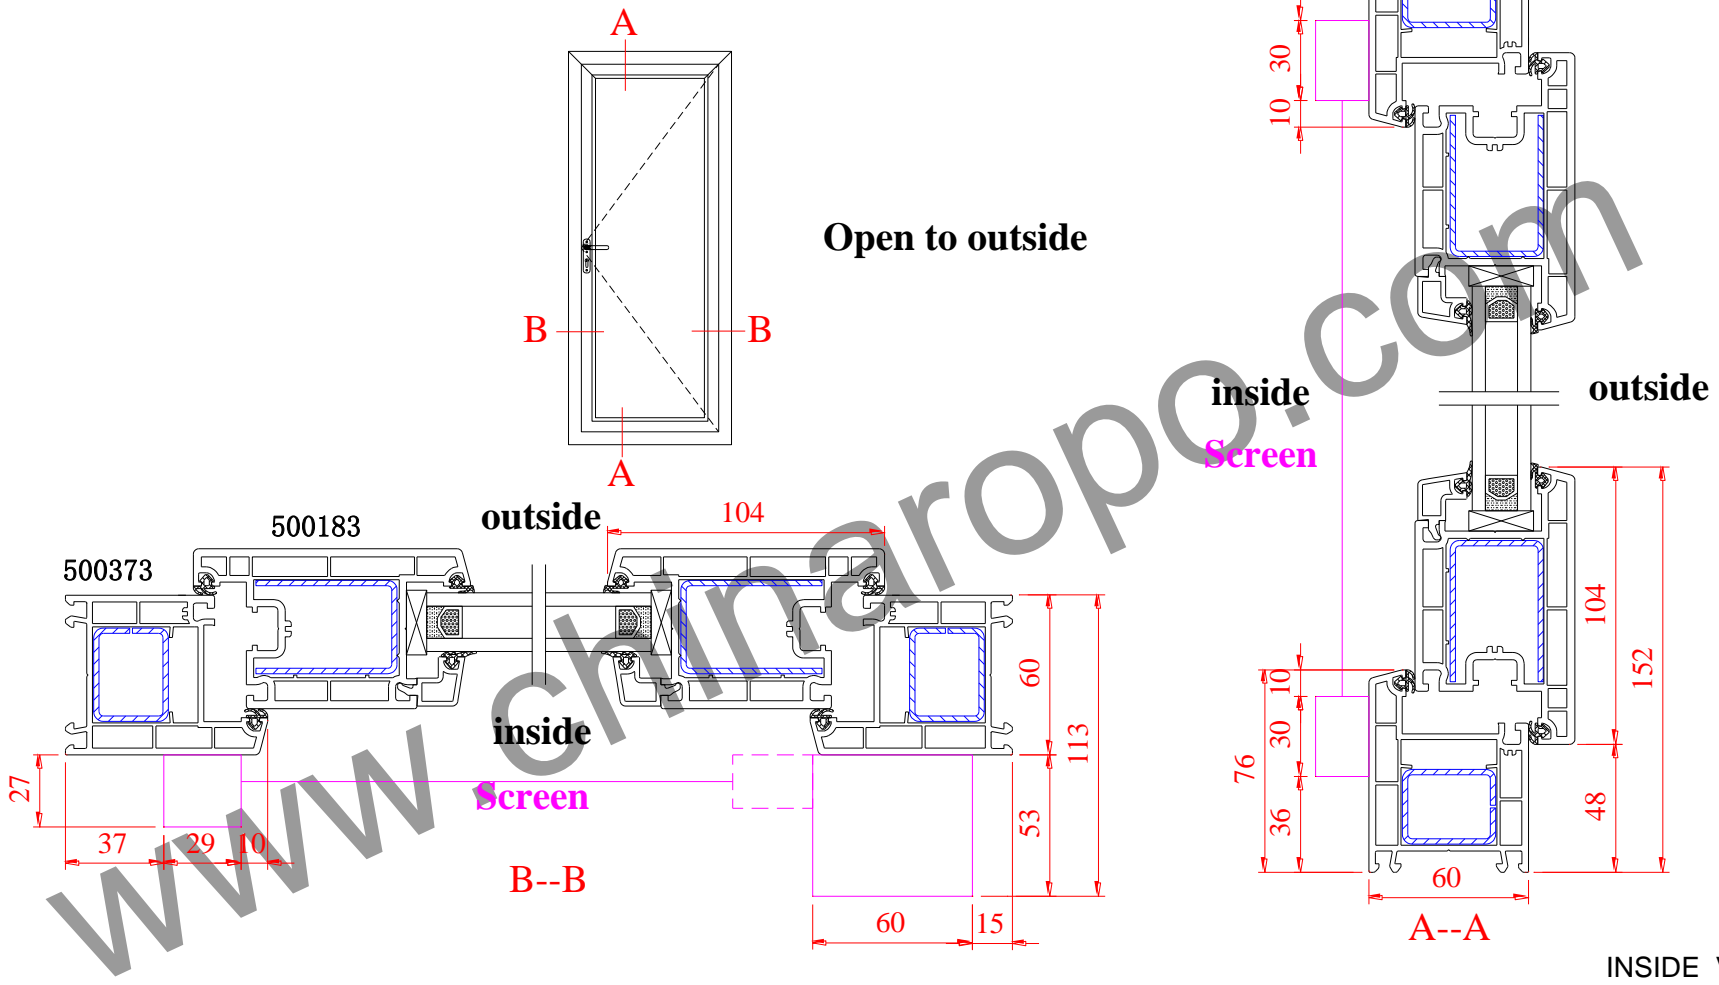

REHAU S921 Series

ROPO Windows & Doors

ADD: Tieling Industrial Zone, Fuzhou City, Fujian Province, China
Web: www.chinaropo.com
E-mail: sales@chinaropo.com
Tel: +0086-591-87147106 Fax: +0086-591-87143620

Technical Literature

Version: 1.3