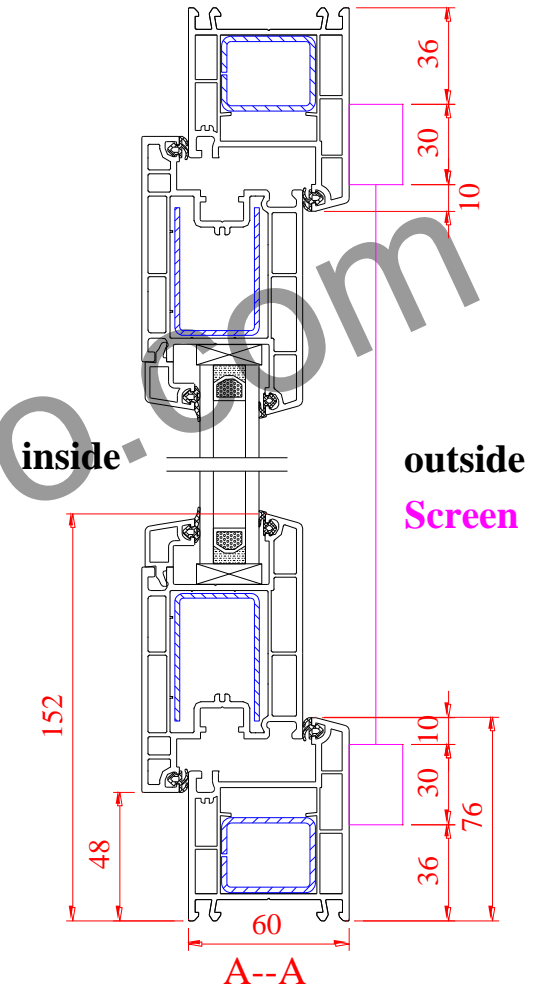

INSIDE VIEW