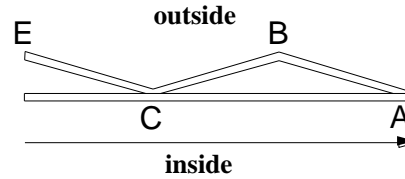

Chinese 60 Casement Series

INSIDE VIEW

ROPO Windows & Doors

ADD: Tieling Industrial Zone, Fuzhou City, Fujian Province, China

Web: www.chinaropo.com

E-mail: sales@chinaropo.com

Tel: +0086-591-87147106 Fax: +0086-591-87143620