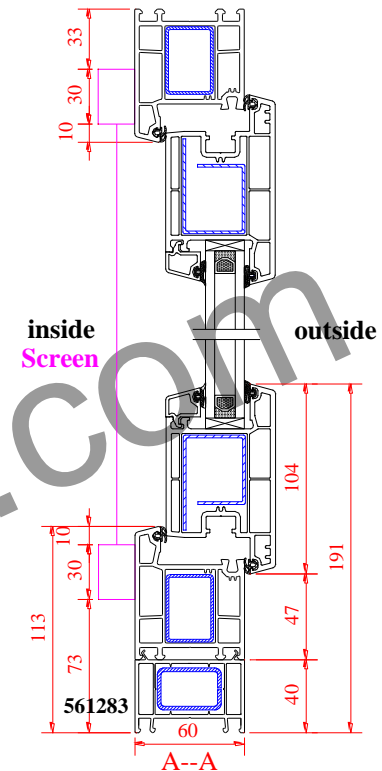

Chinese 60 Casement Series

INSIDE VIEW

ROPO Windows & Doors

ADD: Tieling Industrial Zone, Fuzhou City, Fujian Province, China

Web: www.chinaropo.com

E-mail: sales@chinaropo.com

Tel: +0086-591-87147106 Fax: +0086-591-87143620