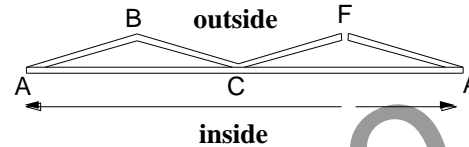

Chinese 60 Casement Series

ROPO Windows & Doors

ADD: Tieling Industrial Zone, Fuzhou City, Fujian Province, China

Web: www.chinaropo.com

E-mail: sales@chinaropo.com

Tel: +0086-591-87147106 Fax: +0086-591-87143620

Technical Literature

Version: 1.3