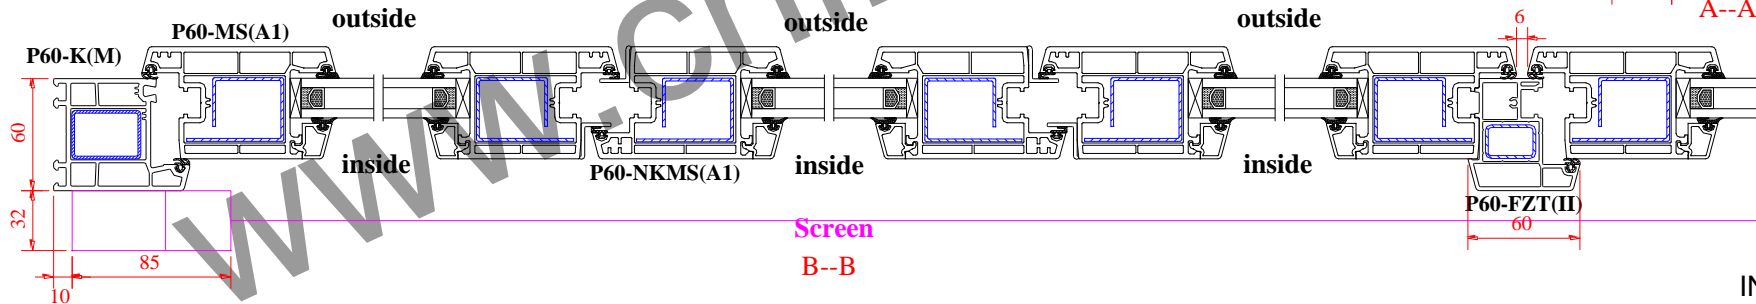

Chinese 60 Casement Series

ROPO Windows & Doors

ADD: Tieling Industrial Zone, Fuzhou City, Fujian Province, China

Web: www.chinaropo.com

E-mail: sales@chinaropo.com

Tel: +0086-591-87147106 Fax: +0086-591-87143620

Technical Literature

Version: 1.3