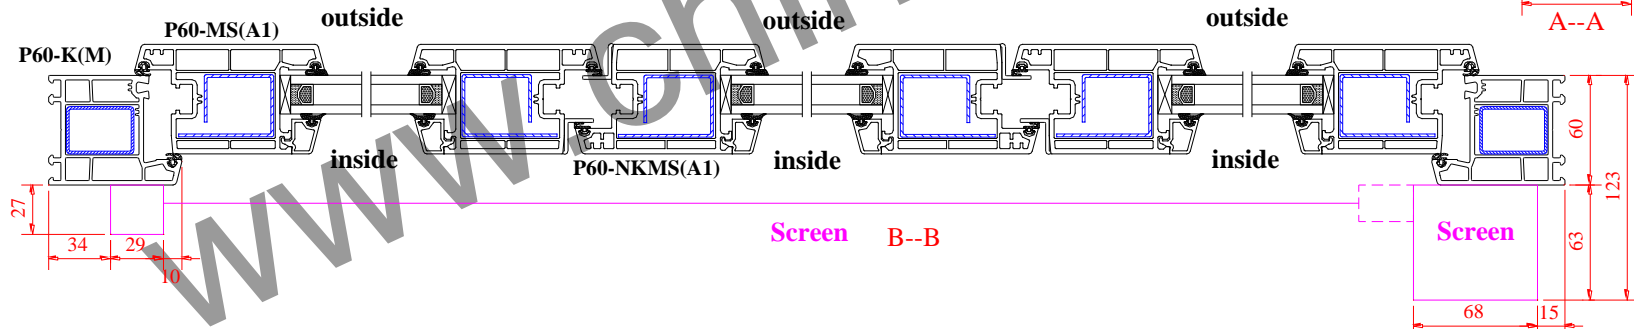

Chinese 60 Casement Series

INSIDE VIEW

ROPO Windows & Doors

ADD: Tieling Industrial Zone, Fuzhou City, Fujian Province, China

Web: www.chinaropo.com

E-mail: sales@chinaropo.com

Tel: +0086-591-87147106 Fax: +0086-591-87143620