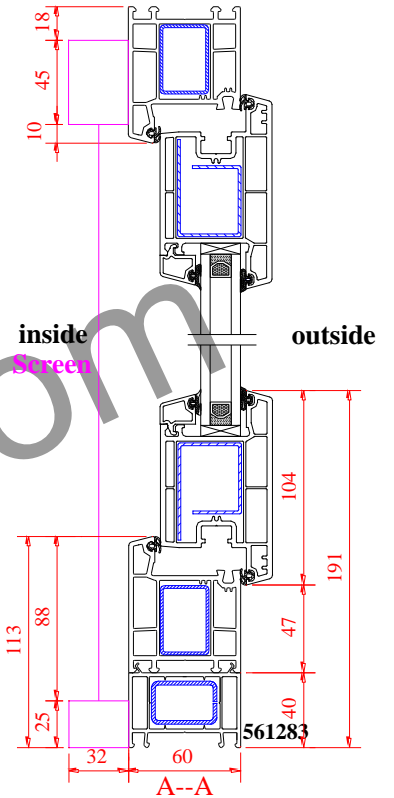

Chinese 60 Casement Series

ROPO Windows & Doors

ADD: Tieling Industrial Zone, Fuzhou City, Fujian Province, China

Web: www.chinaropo.com

E-mail: sales@chinaropo.com

Tel: +0086-591-87147106 Fax: +0086-591-87143620

Technical Literature

Version: 1.3