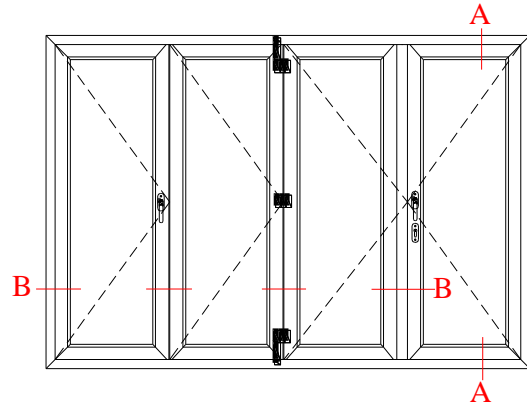

Chinese 60 Casement Series

ROPO Windows & Doors

ADD: Tieling Industrial Zone, Fuzhou City, Fujian Province, China

Web: www.chinaropo.com

E-mail: sales@chinaropo.com

Tel: +0086-591-87147106 Fax: +0086-591-87143620

Technical Literature

Version: 1.3