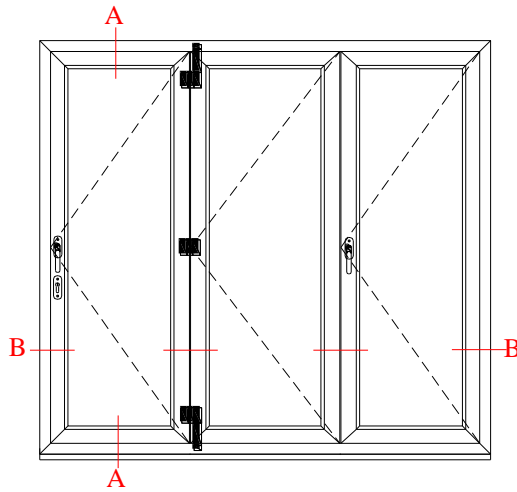

Chinese 60 Casement Series

INSIDE VIEW