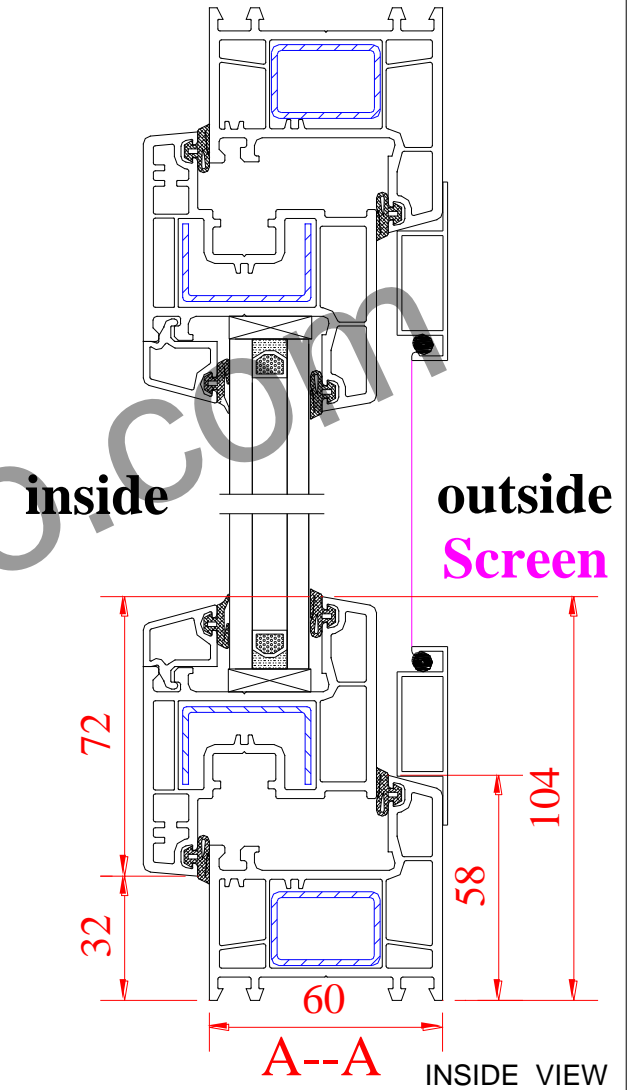

Chinese 60 Casement Series

Open to inside

P60-K(B1)

outside

P60-NKS(B1)

inside
B--B

ROPO Windows & Doors

ADD: Tieling Industrial Zone, Fuzhou City, Fujian Province, China