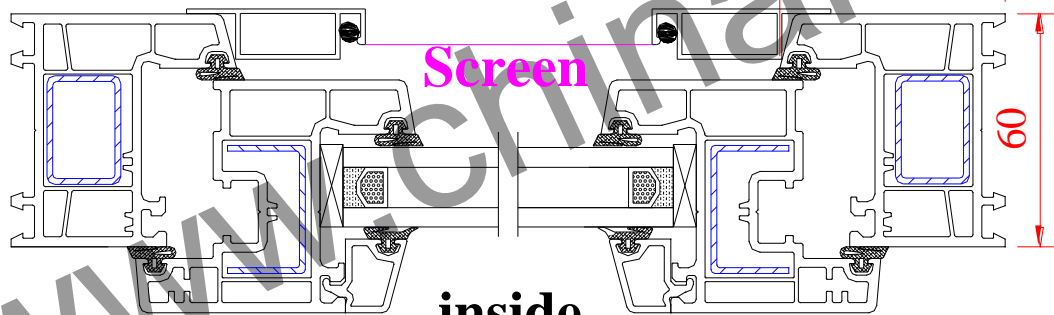

Chinese 60 Casement Series

Open to inside

P60-K(B1)

outside

P60-NKS(B1)

inside
B--B

ROPO Windows & Doors

ADD: Tieling Industrial Zone, Fuzhou City, Fujian Province, China