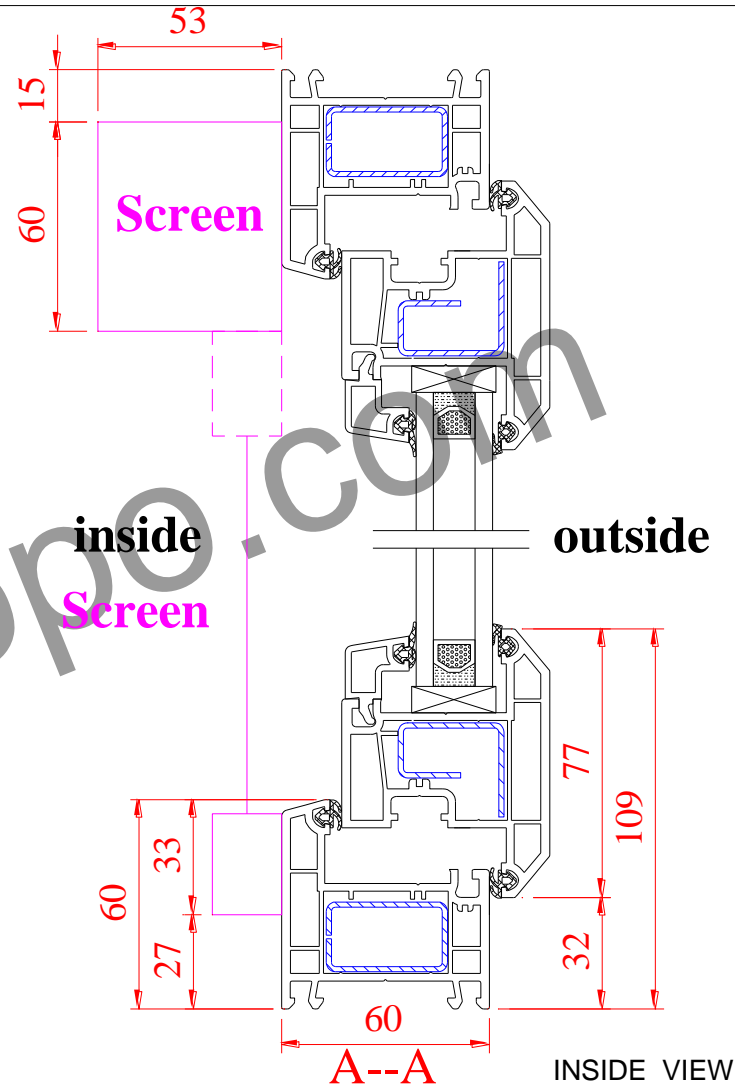

REHAU S921 Series

ROPO Windows & Doors

ADD: Tieling Industrial Zone, Fuzhou City, Fujian Province, China

Web: www.chinaropo.com

E-mail: sales@chinaropo.com

Tel: +0086-591-87147106 Fax: +0086-591-87143620

Technical Literature