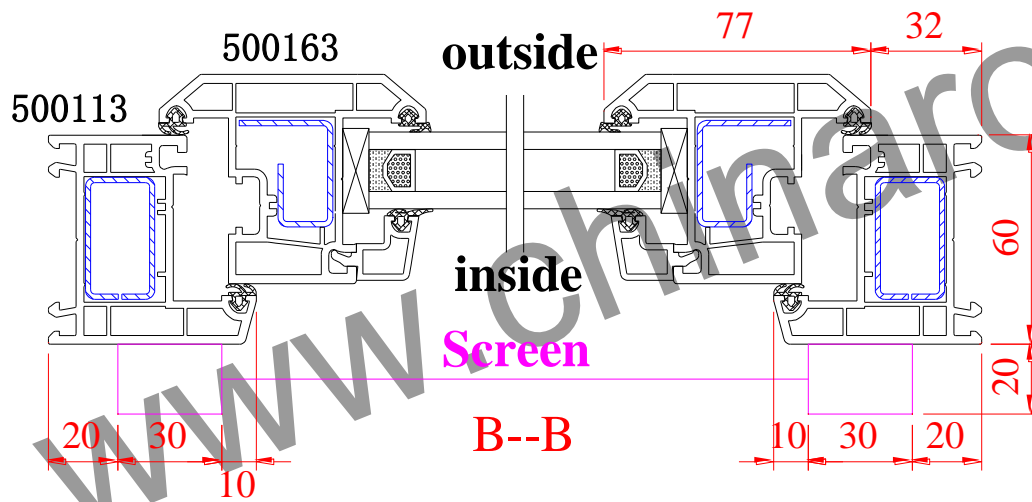

REHAU S921 Series

ROPO Windows & Doors

ADD: Tieling Industrial Zone, Fuzhou City, Fujian Province, China

Web: www.chinaropo.com

E-mail: sales@chinaropo.com

Tel: +0086-591-87147106 Fax: +0086-591-87143620

Technical Literature